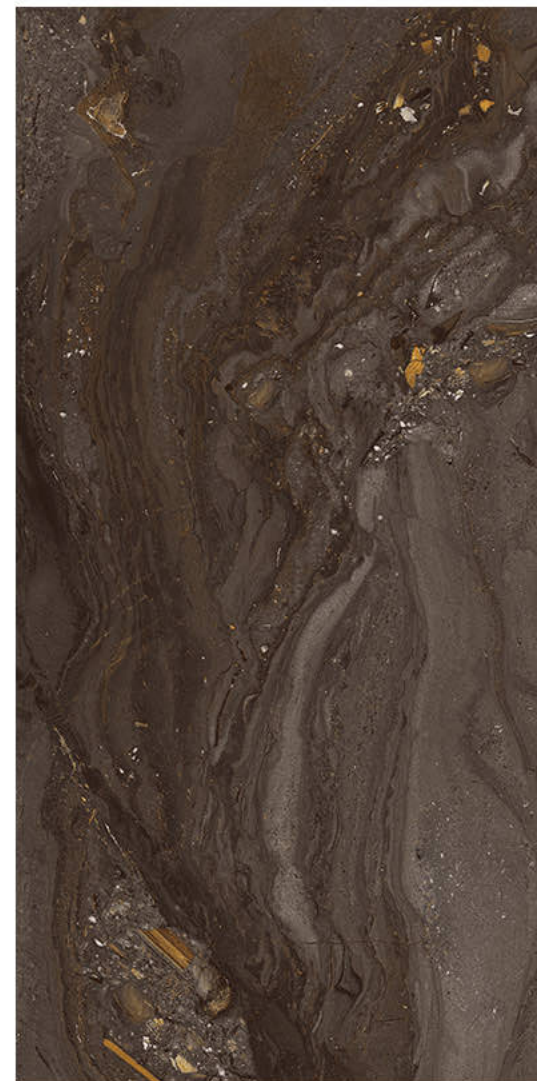

Scratch  
Resistance

600x1200mm | CORTIS BROWN