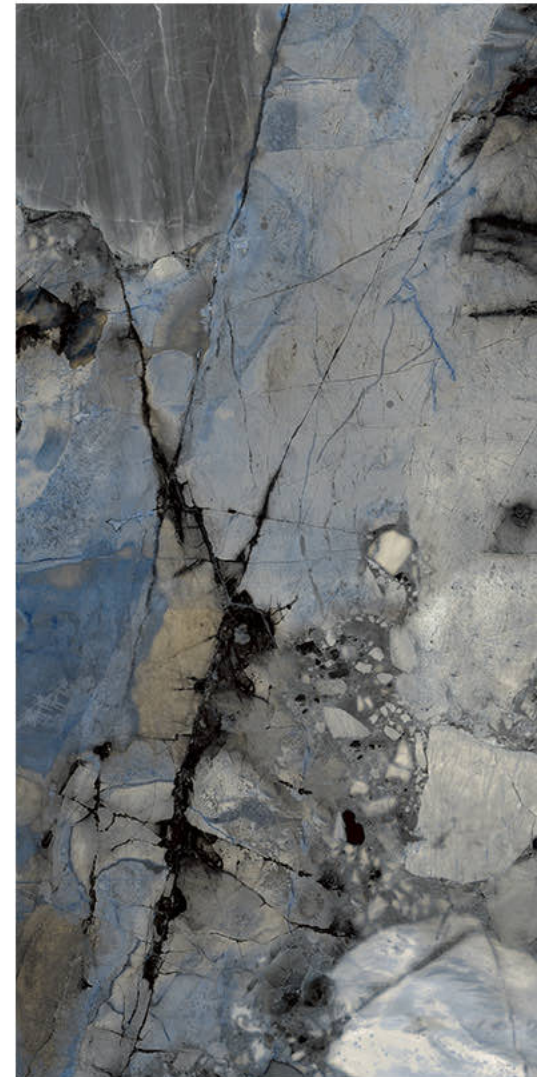

Scratch  
Resistance

600x1200mm | FALSA NATURAL