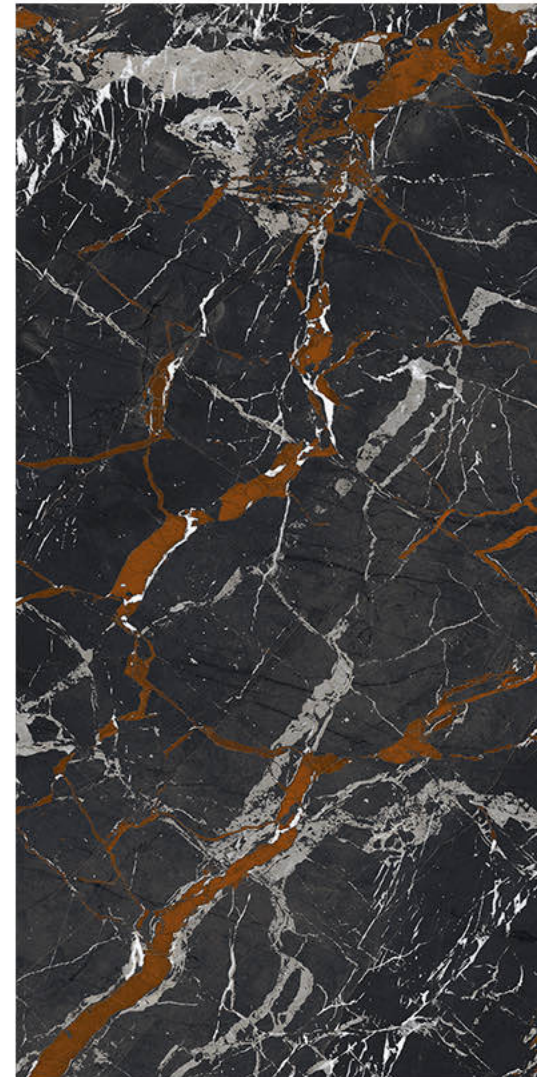

ESTRADA GREY

Size - 600x1200mm

Finish - **HIGH GLOSSY**

Random - 4

Fire
Resistance

Frost
Resistance

Chemical
Resistance

Stain
Resistance

Scratch
Resistance