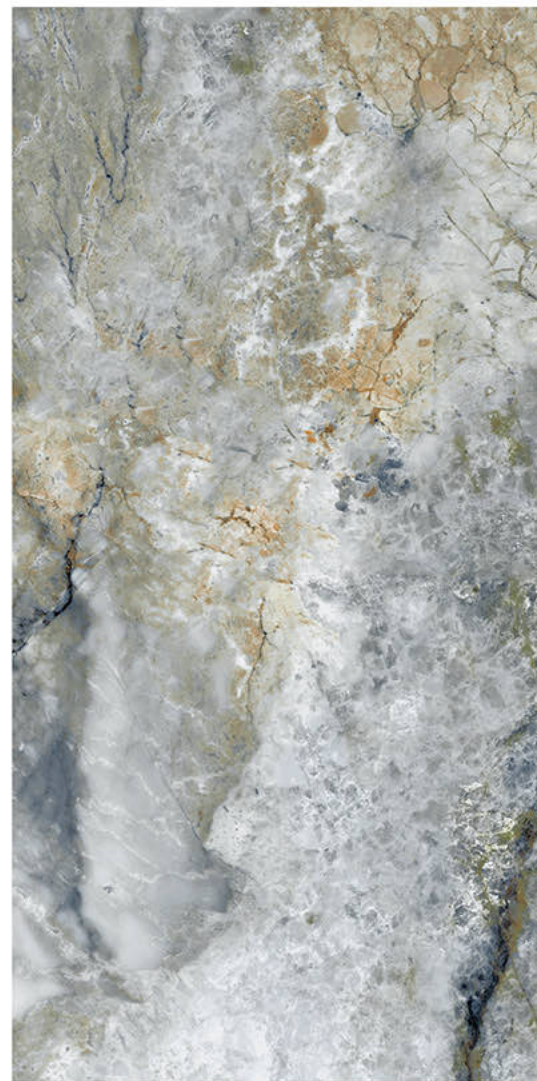

CUPPUSINO MULTY

Size - 600x1200mm

Finish - **HIGH GLOSSY**

Random - 4

Fire
Resistance

Frost
Resistance

Chemical
Resistance

Stain
Resistance

Scratch
Resistance