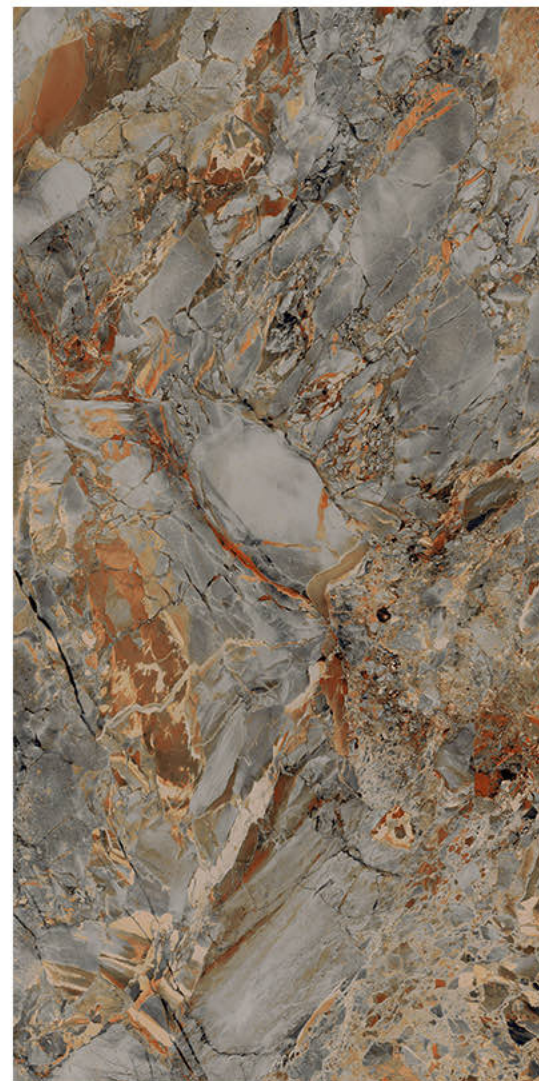

BLEND NATURAL

Size - 600x1200mm

Finish - **HIGH GLOSSY**

Random - 4

Fire
Resistance

Frost
Resistance

Chemical
Resistance

Stain
Resistance

Scratch
Resistance