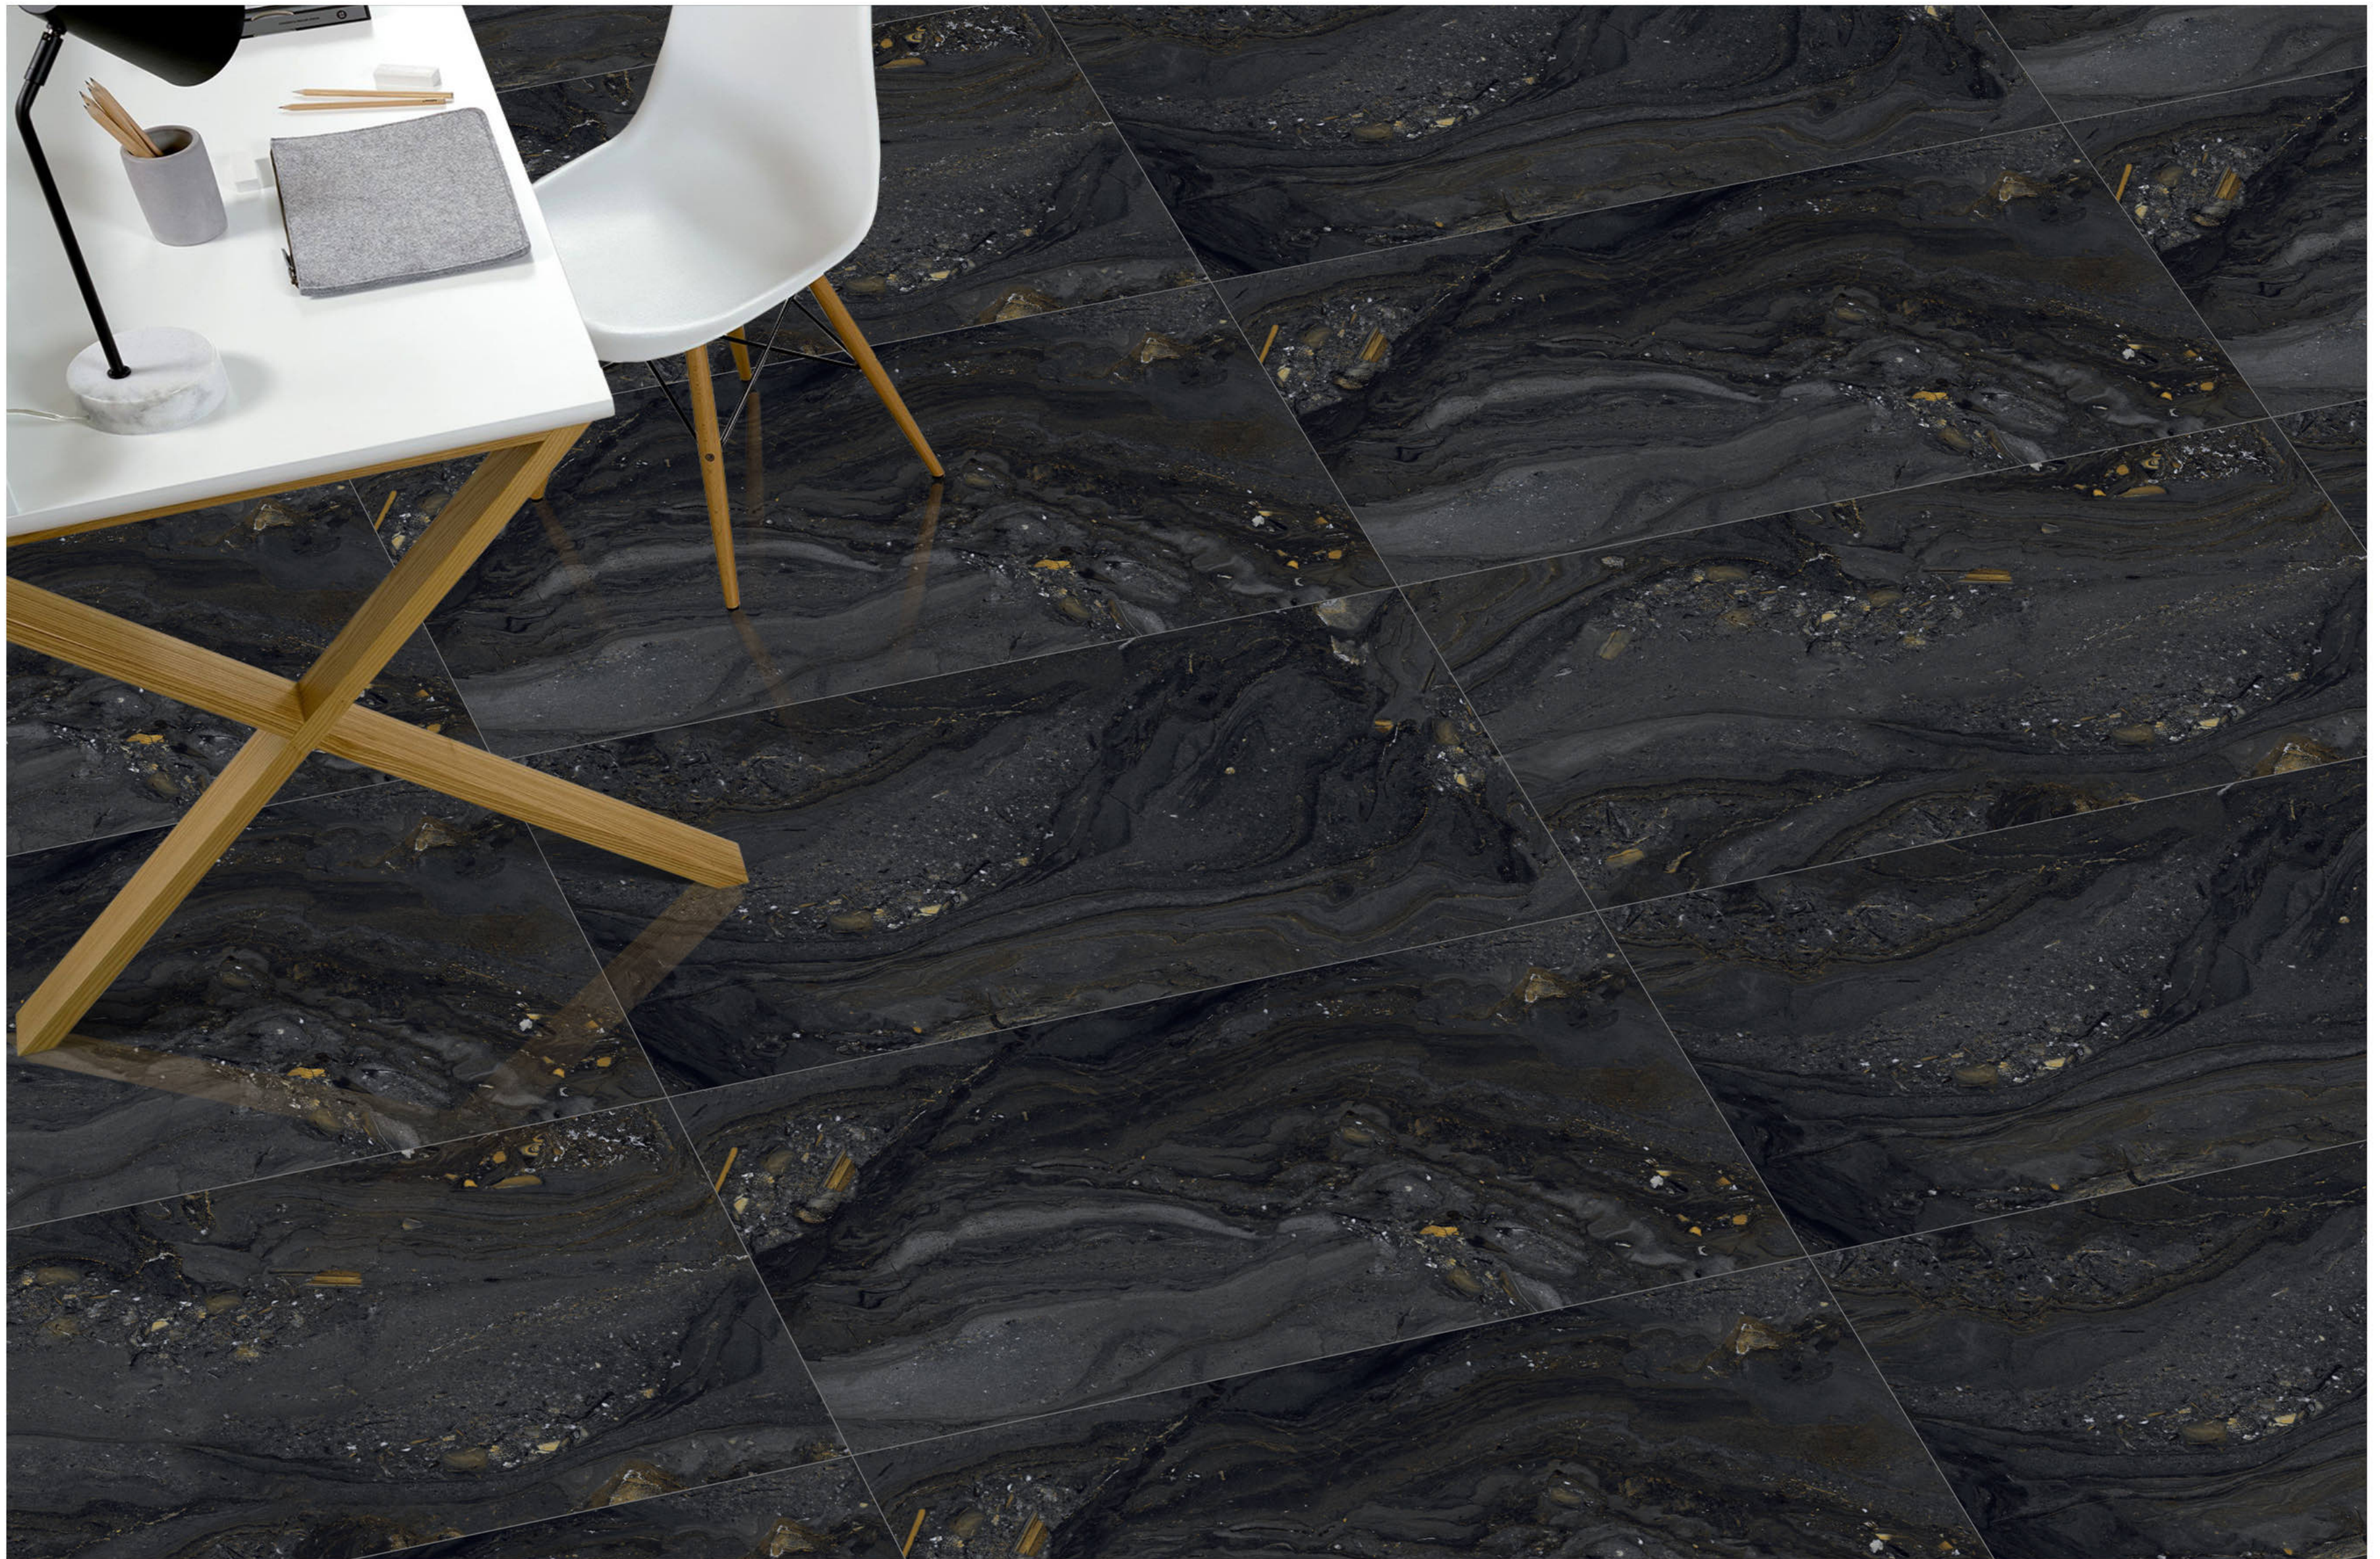

Scratch  
Resistance

600x1200mm | CORTIS NERO