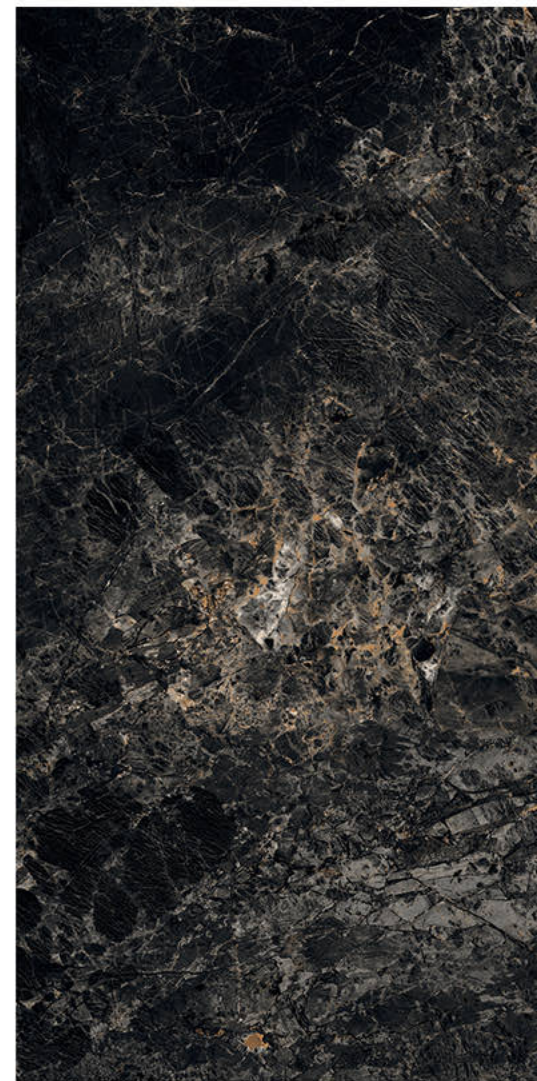

LAVAZA BLACK

Size - 600x1200mm

Finish - **HIGH GLOSSY**

Random - 4

Fire
Resistance

Frost
Resistance

Chemical
Resistance

Stain
Resistance

Scratch
Resistance