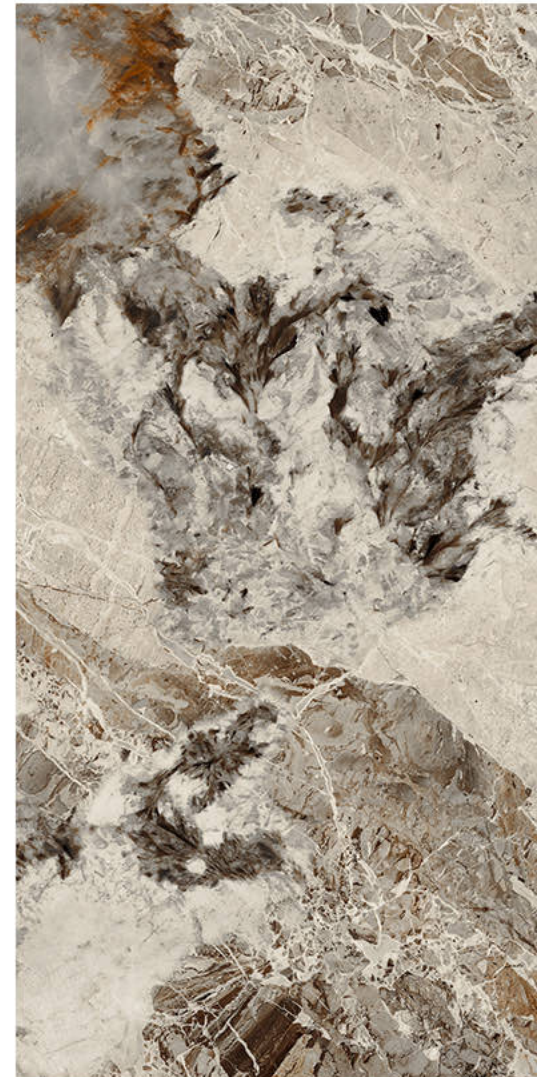

ALASKA NATURAL

Size - 600x1200mm

Finish - **HIGH GLOSSY**

Random - 4

Fire
Resistance

Frost
Resistance

Chemical
Resistance

Stain
Resistance

Scratch
Resistance