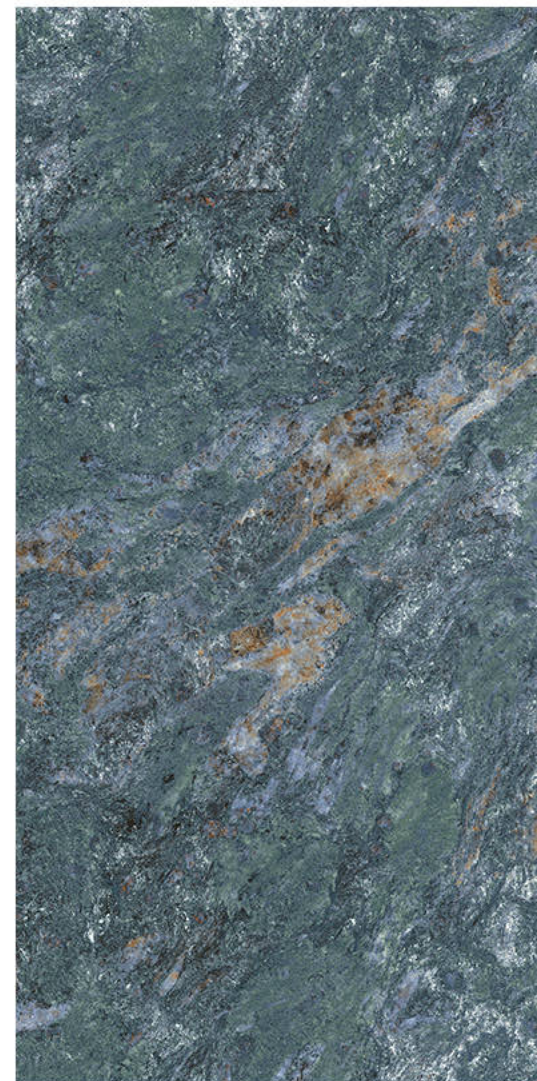

Scratch  
Resistance

600x1200mm | CORUS AQUA