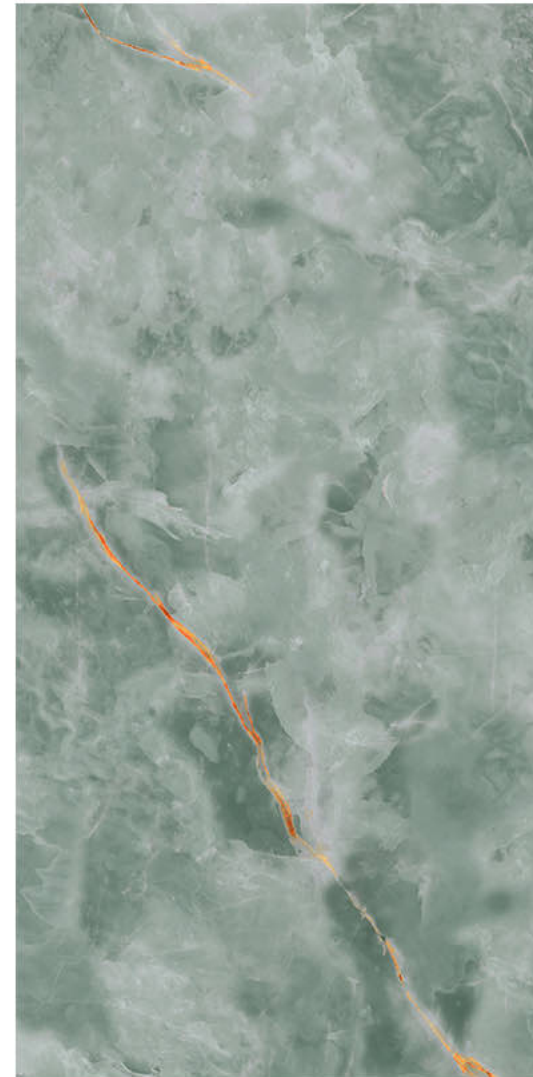

DIVATTO MINT

Size - 600x1200mm

Finish - **HIGH GLOSSY**

Random - 3

Fire
Resistance

Frost
Resistance

Chemical
Resistance

Stain
Resistance

Scratch
Resistance