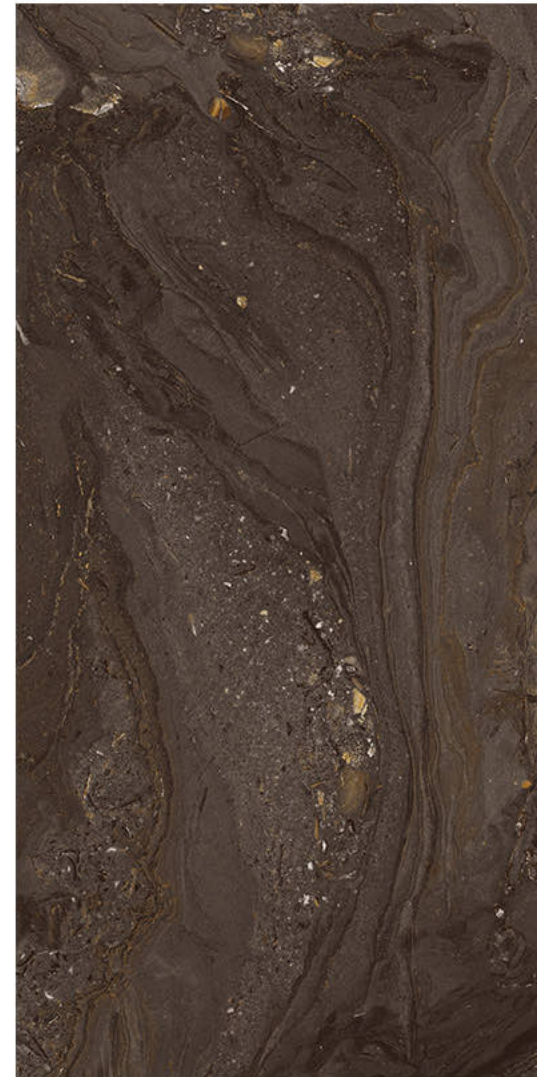

Scratch  
Resistance

600x1200mm | CORTIS BROWN