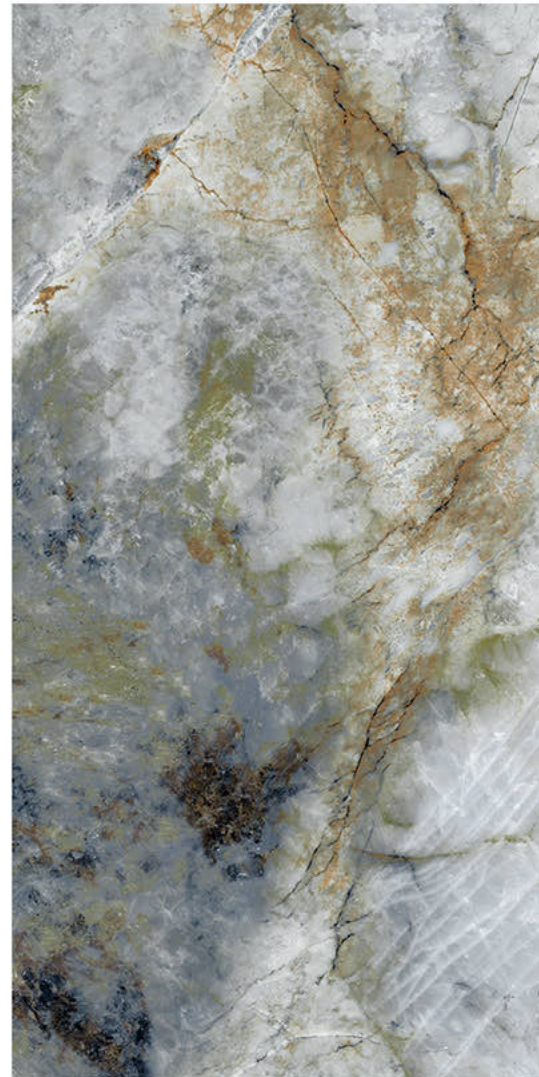

CUPPUSINO MULTY

Size - 600x1200mm

Finish - **HIGH GLOSSY**

Random - 4

Fire
Resistance

Frost
Resistance

Chemical
Resistance

Stain
Resistance

Scratch
Resistance