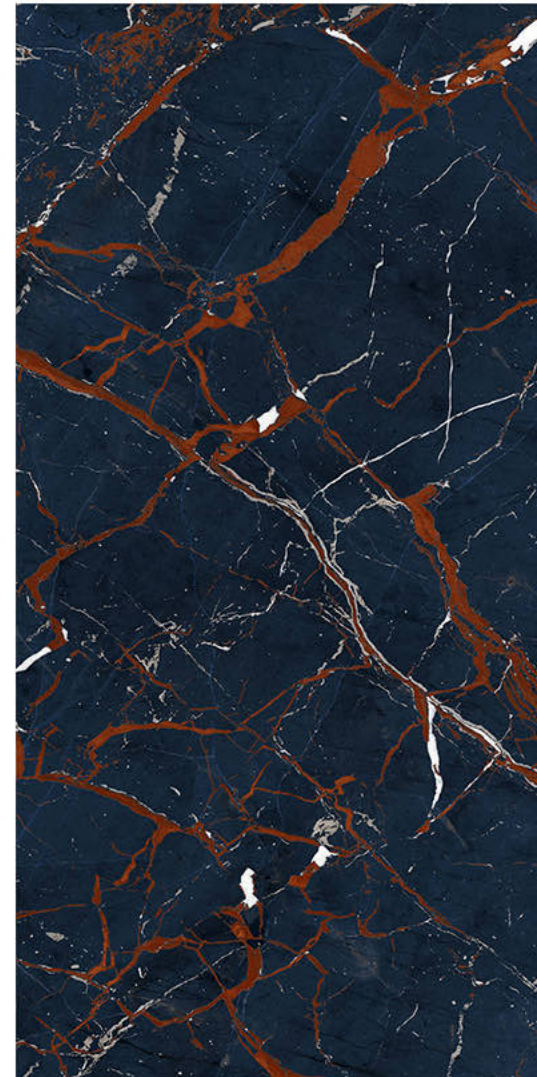

Scratch  
Resistance

600x1200mm | ESTRADA AZUL