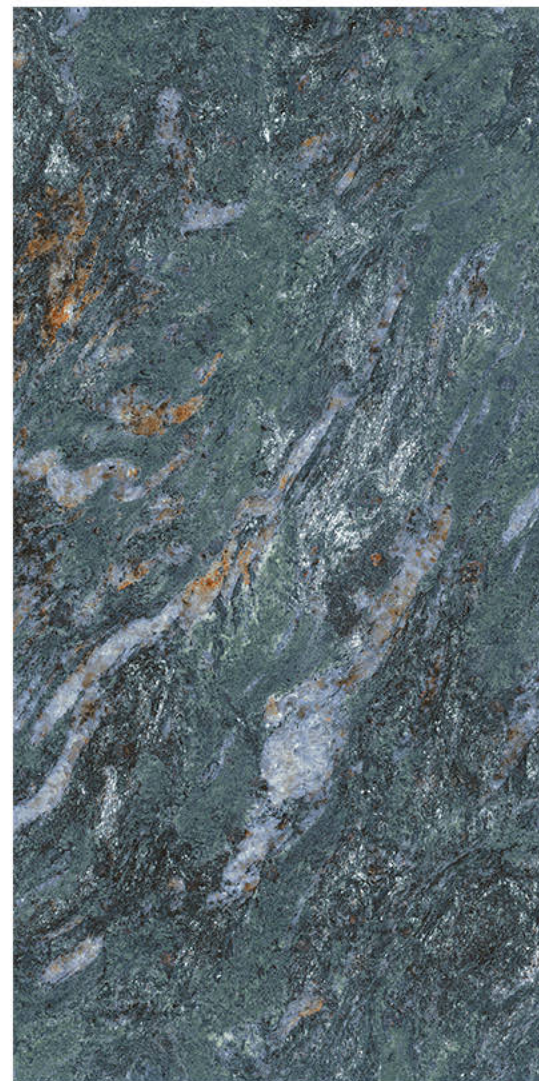

Scratch  
Resistance

600x1200mm | CORUS AQUA