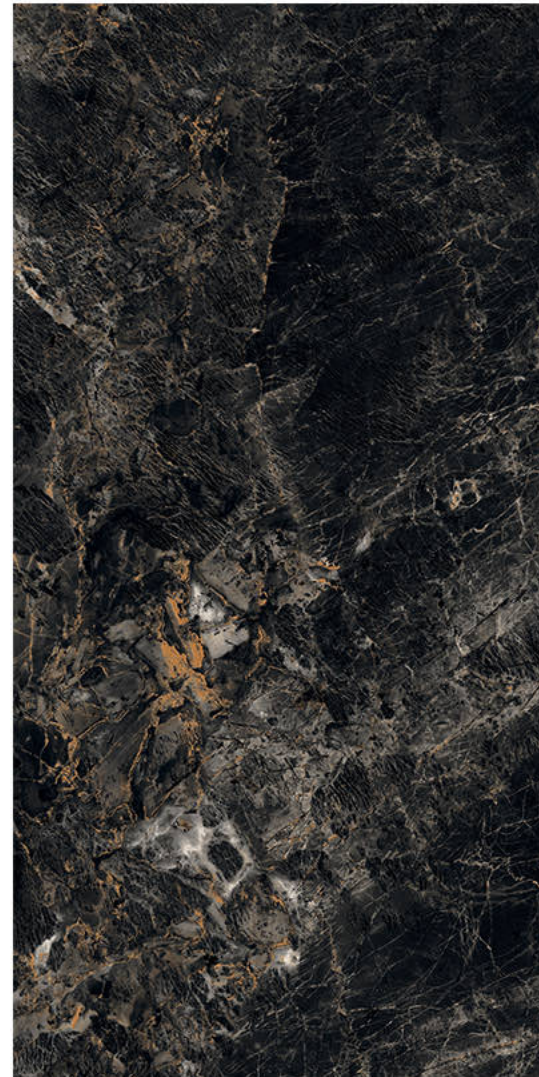

LAVAZA BLACK

Size - 600x1200mm

Finish - **HIGH GLOSSY**

Random - 4

Fire
Resistance

Frost
Resistance

Chemical
Resistance

Stain
Resistance

Scratch
Resistance