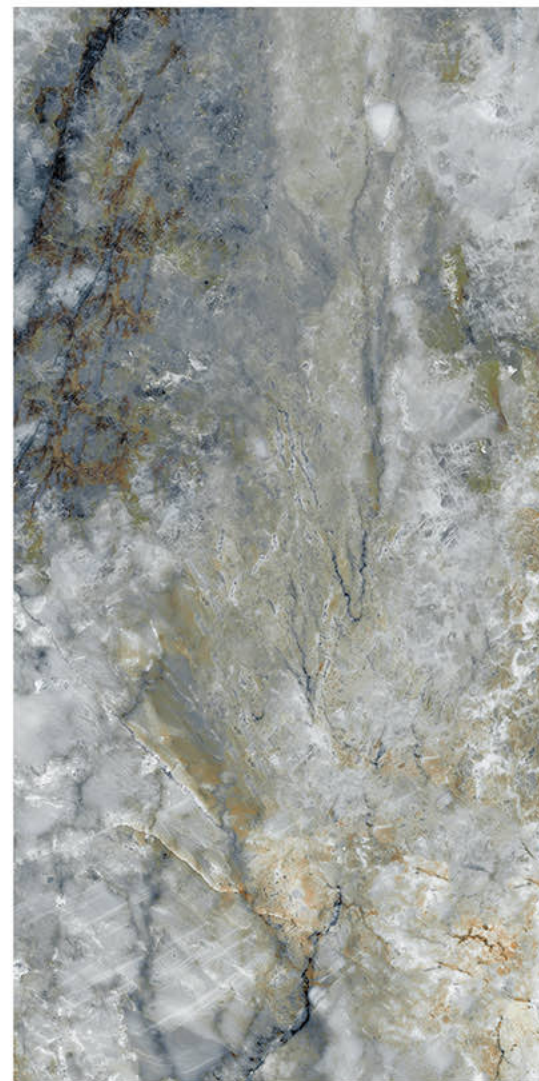

CUPPUSINO MULTY

Size - 600x1200mm

Finish - **HIGH GLOSSY**

Random - 4

Fire
Resistance

Frost
Resistance

Chemical
Resistance

Stain
Resistance

Scratch
Resistance