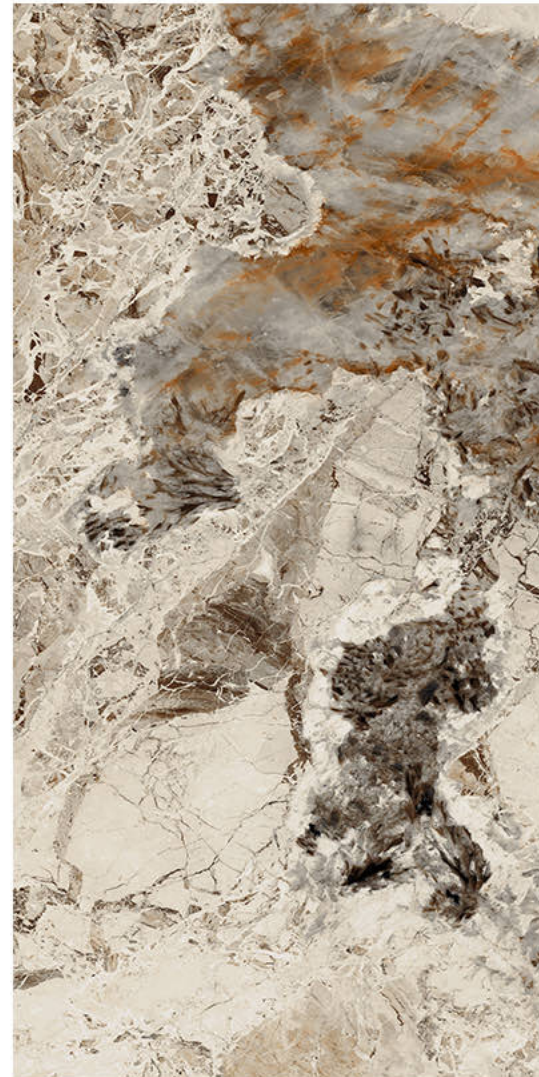

ALASKA NATURAL

Size - 600x1200mm

Finish - **HIGH GLOSSY**

Random - 4

Fire
Resistance

Frost
Resistance

Chemical
Resistance

Stain
Resistance

Scratch
Resistance