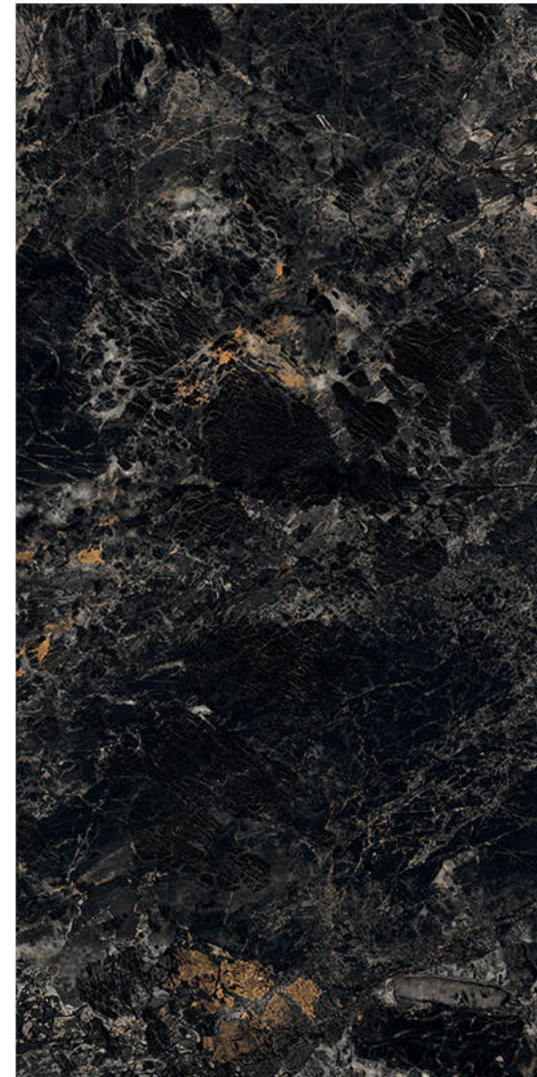

LAVAZA BLACK

Size - 600x1200mm

Finish - **HIGH GLOSSY**

Random - 4

Fire
Resistance

Frost
Resistance

Chemical
Resistance

Stain
Resistance

Scratch
Resistance