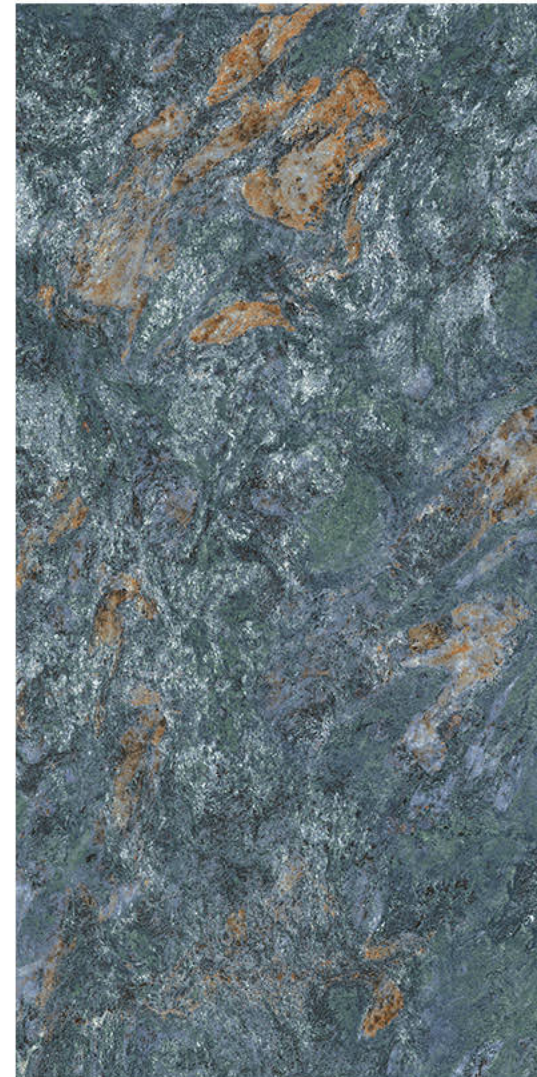

Scratch  
Resistance

600x1200mm | CORUS AQUA