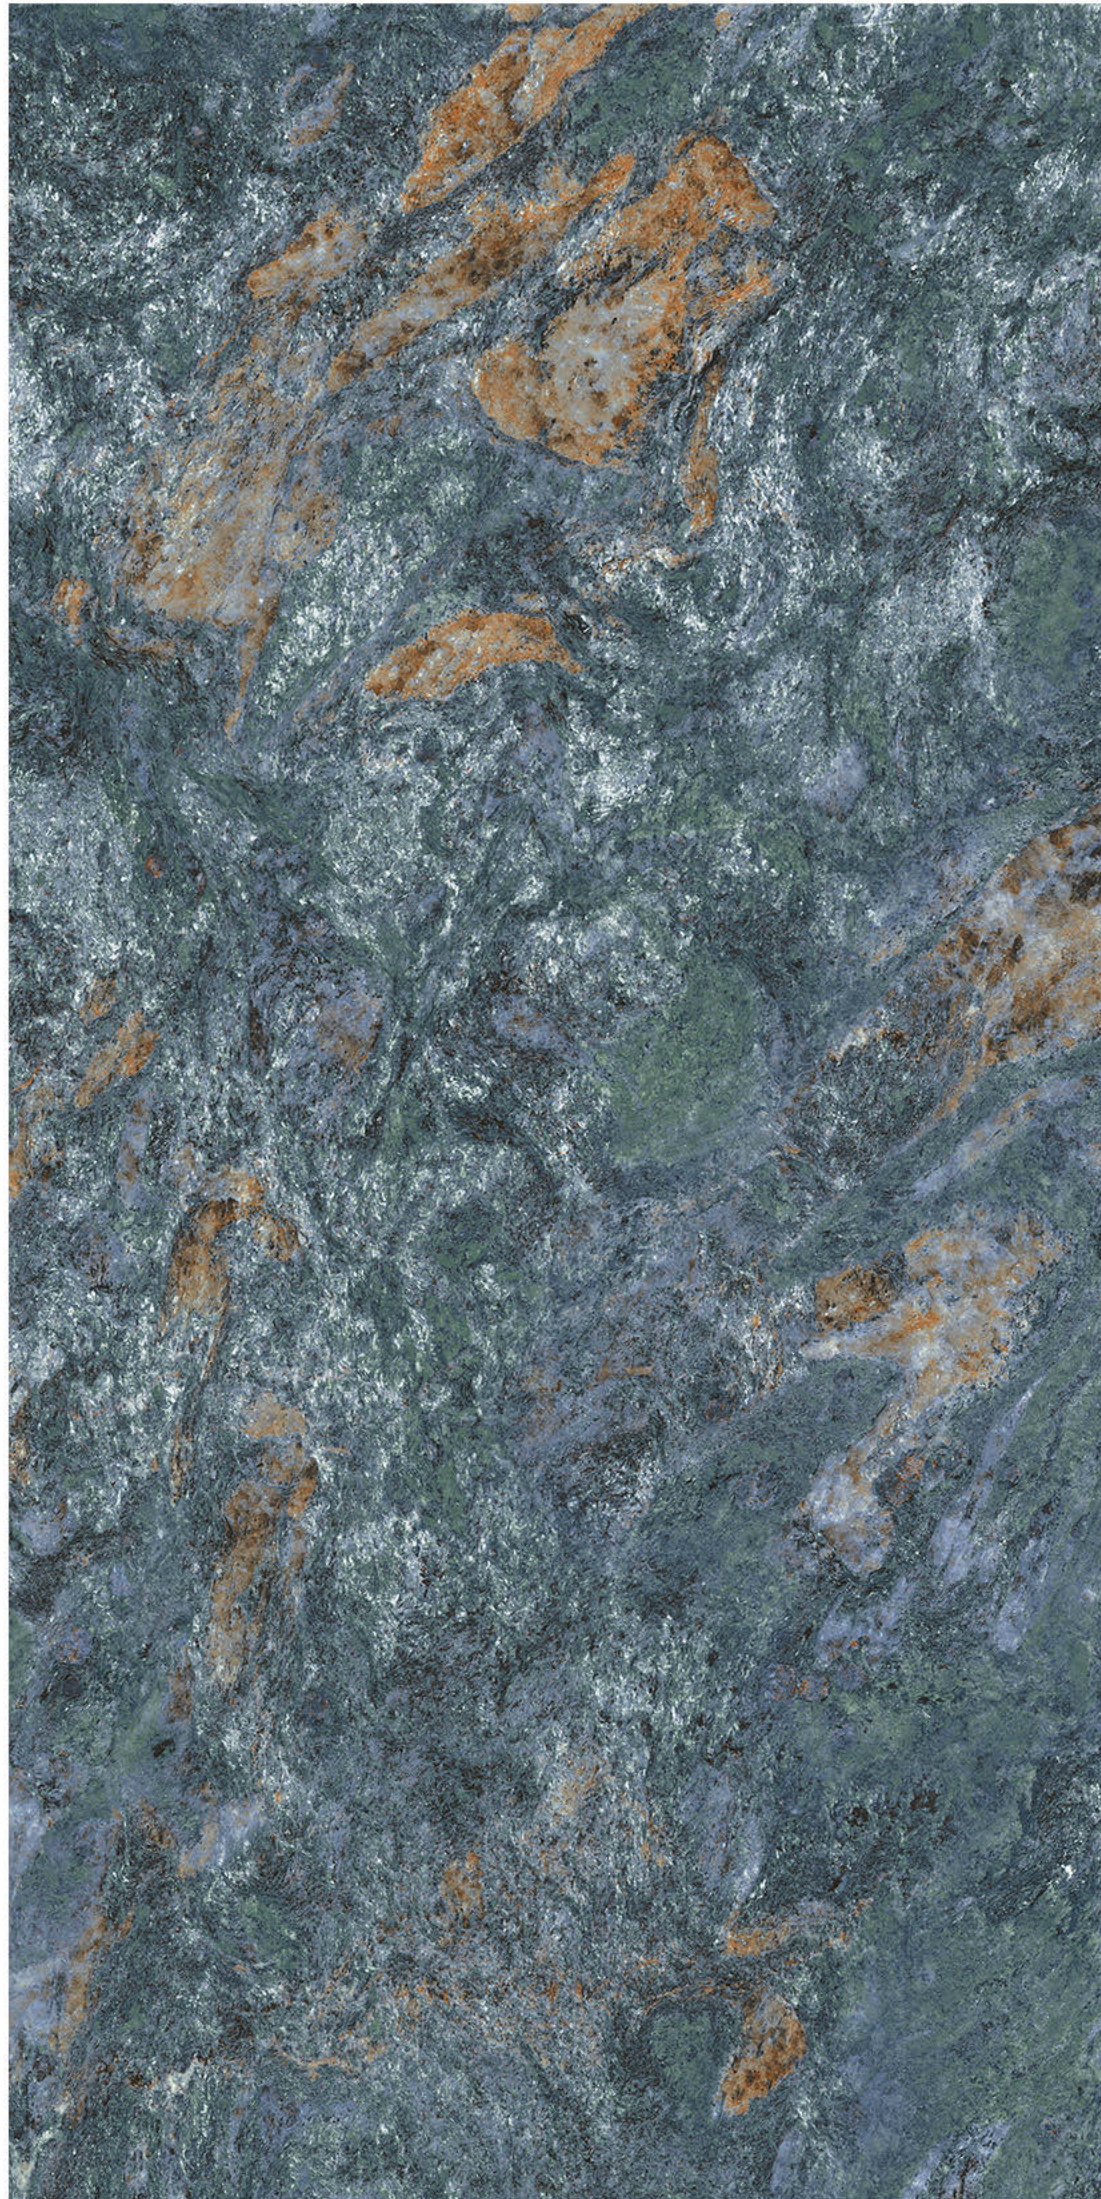

CORUS AQUA

Size - 600x1200mm

Finish - **HIGH GLOSSY**

Random - 4

Fire
Resistance

Frost
Resistance

Chemical
Resistance

Stain
Resistance

Scratch
Resistance