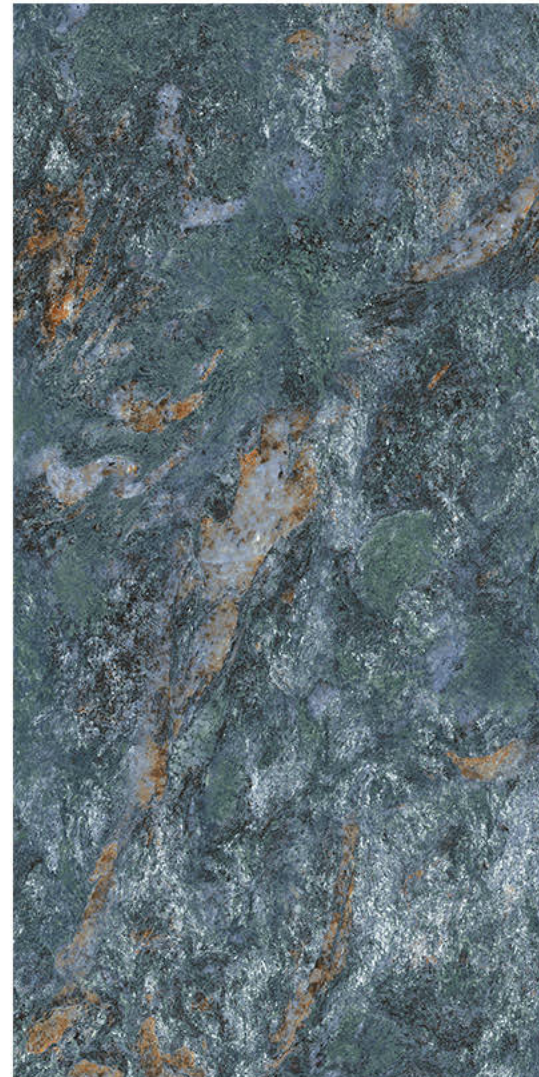

Scratch  
Resistance

600x1200mm | CORUS AQUA