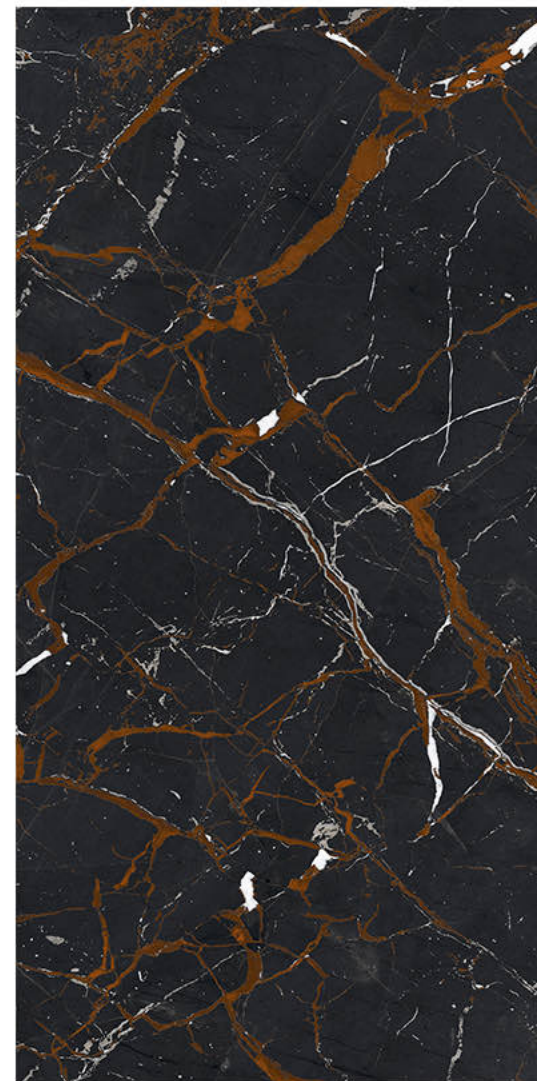

ESTRADA GREY

Size - 600x1200mm

Finish - **HIGH GLOSSY**

Random - 4

Fire
Resistance

Frost
Resistance

Chemical
Resistance

Stain
Resistance

Scratch
Resistance