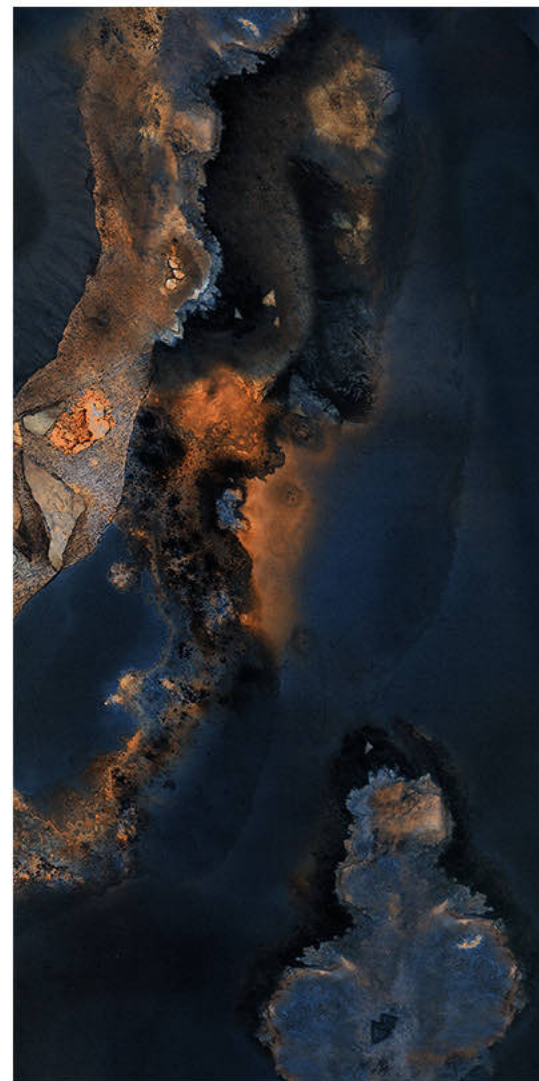

# ADMIRAL DARK

Size - 600x1200mm

Finish - **HIGH GLOSSY**

Random - 3

Fire  
Resistance

Frost  
Resistance

Chemical  
Resistance

Stain  
Resistance