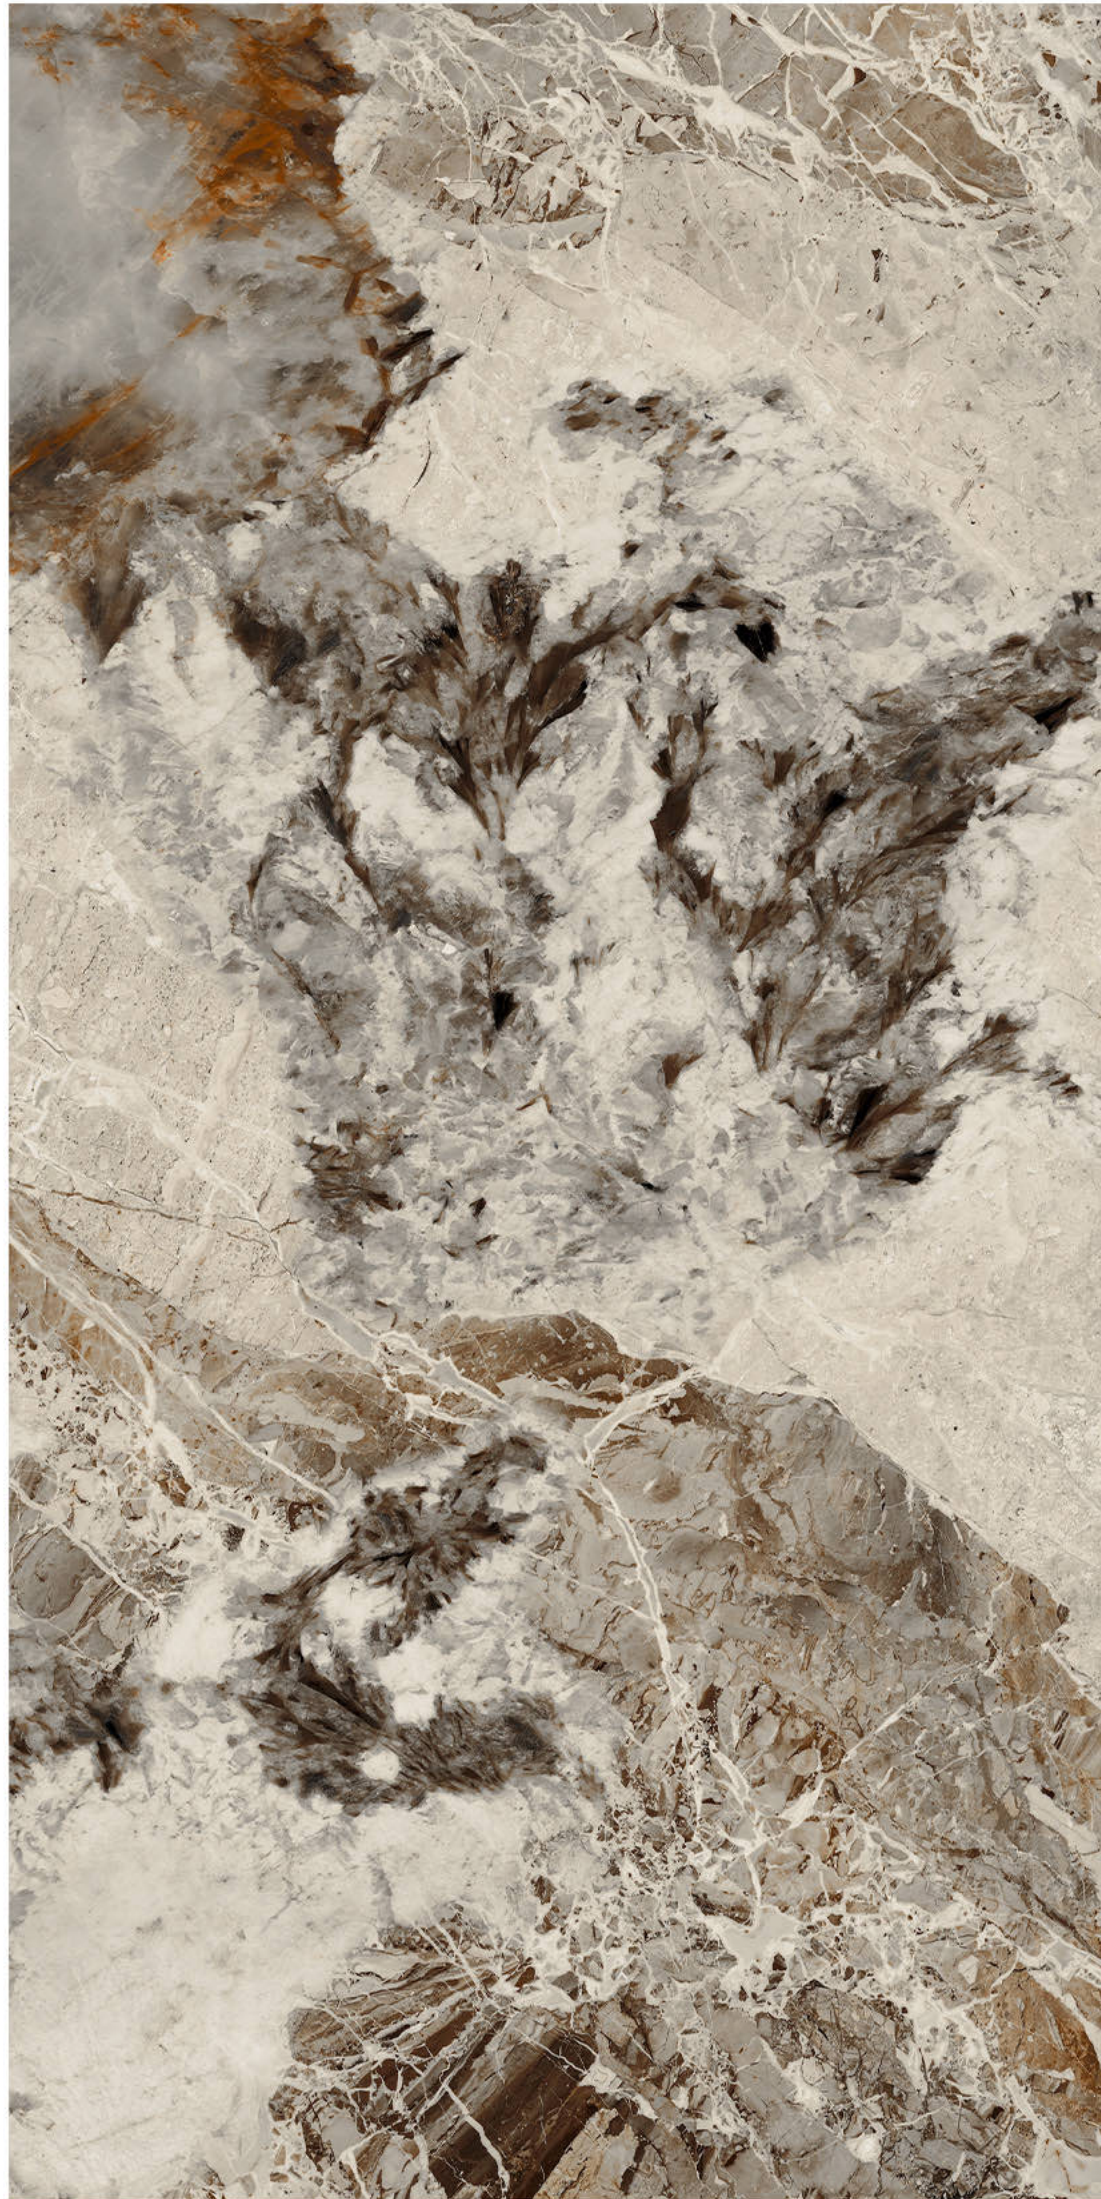

ALASKA NATURAL

Size - 600x1200mm

Finish - **HIGH GLOSSY**

Random - 4

Fire
Resistance

Frost
Resistance

Chemical
Resistance

Stain
Resistance

Scratch
Resistance