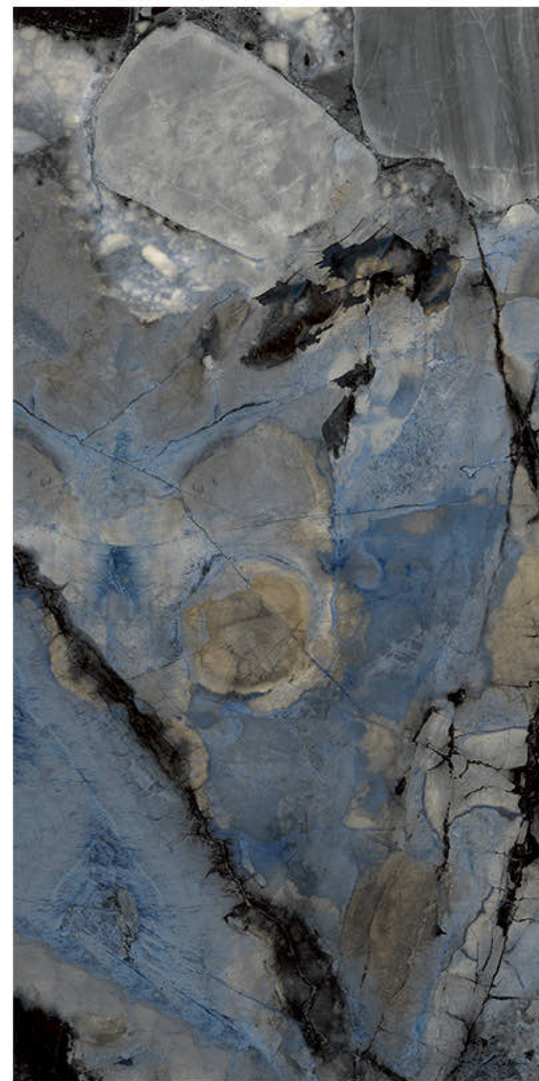

Scratch  
Resistance

600x1200mm | FALSA NATURAL