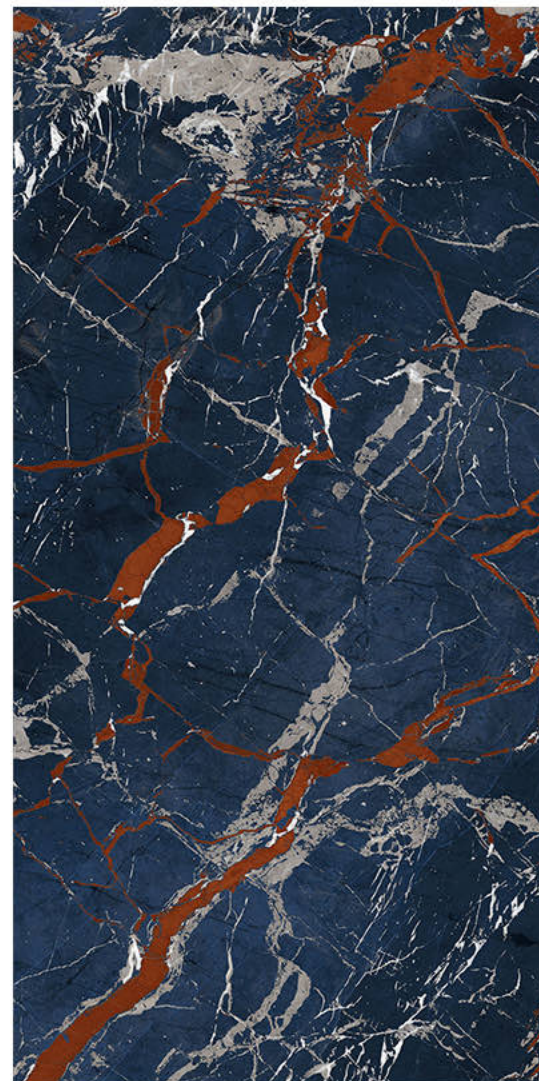

Scratch  
Resistance

600x1200mm | ESTRADA AZUL