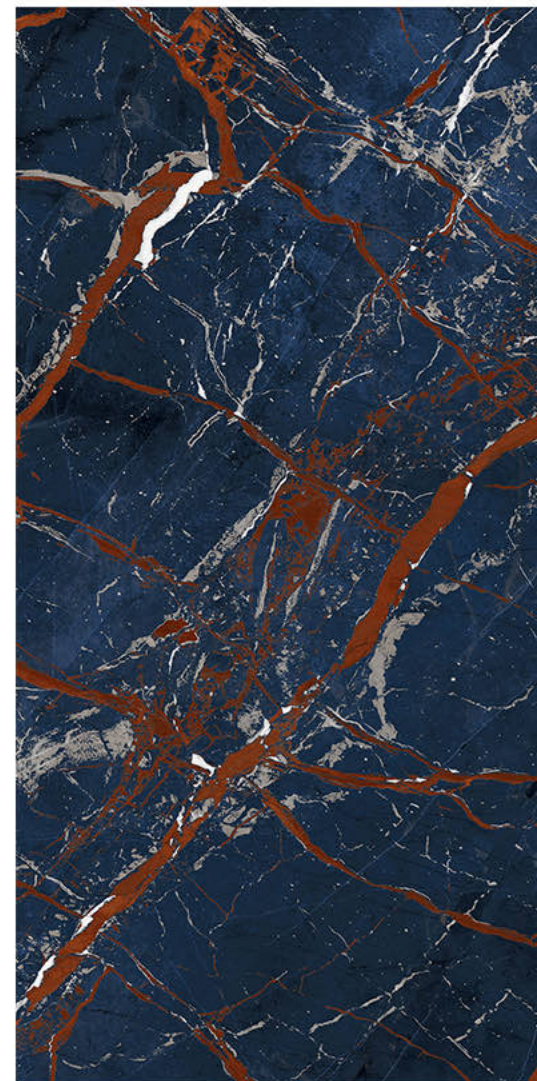

Scratch  
Resistance

600x1200mm | ESTRADA AZUL