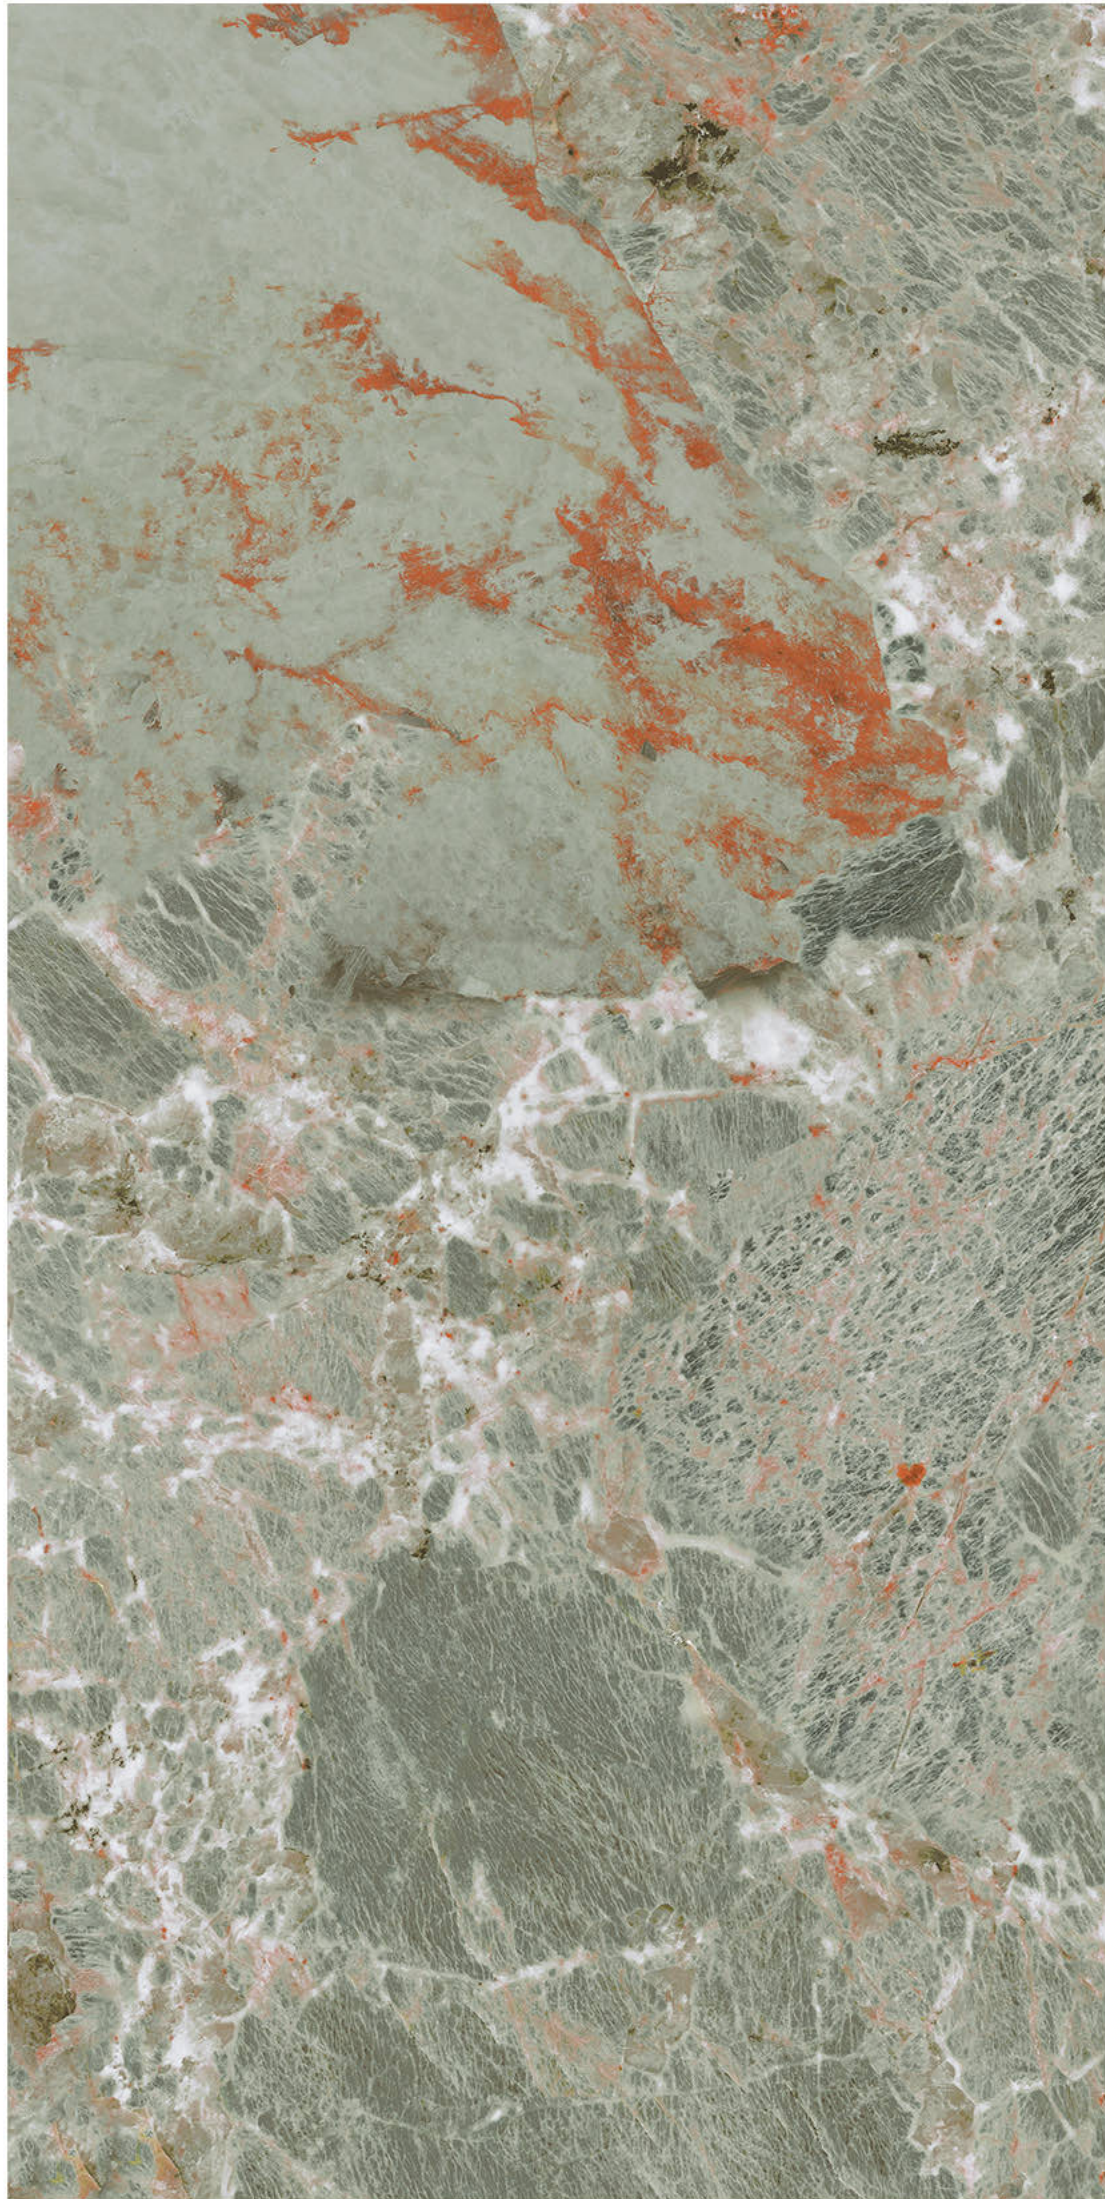

AMAZZONIA MANTIS

Size - 600x1200mm

Finish - **HIGH GLOSSY**

Random - 4

Fire
Resistance

Frost
Resistance

Chemical
Resistance

Stain
Resistance

Scratch
Resistance