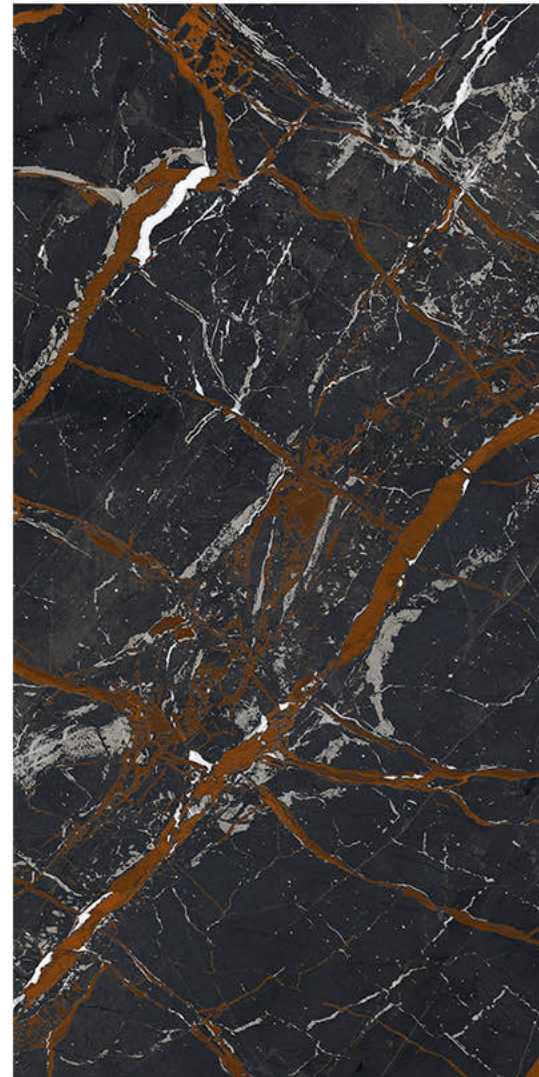

ESTRADA GREY

Size - 600x1200mm

Finish - **HIGH GLOSSY**

Random - 4

Fire
Resistance

Frost
Resistance

Chemical
Resistance

Stain
Resistance

Scratch
Resistance