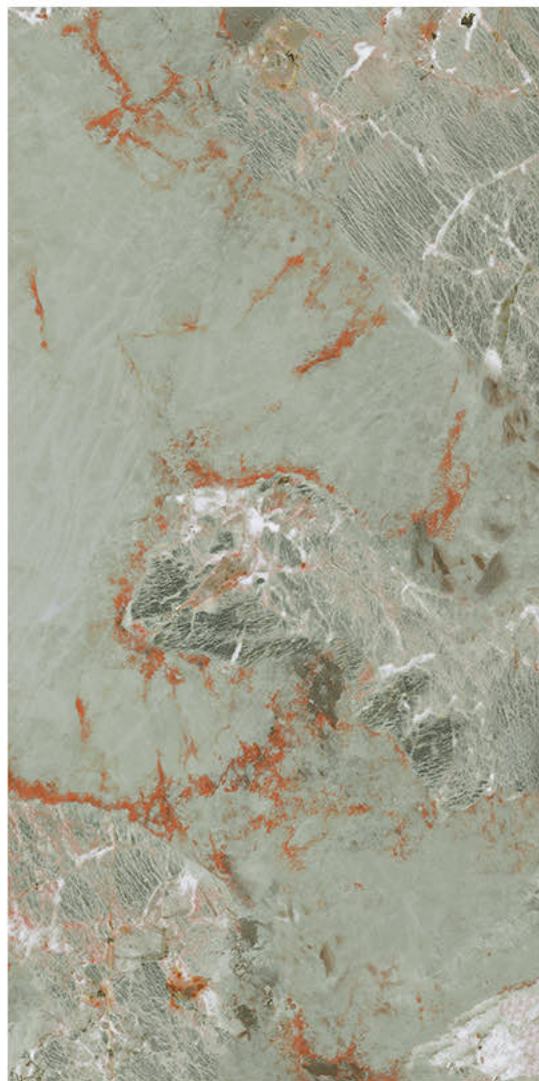

AMAZZONIA MANTIS

Size - 600x1200mm

Finish - **HIGH GLOSSY**

Random - 4

Fire
Resistance

Frost
Resistance

Chemical
Resistance

Stain
Resistance

Scratch
Resistance