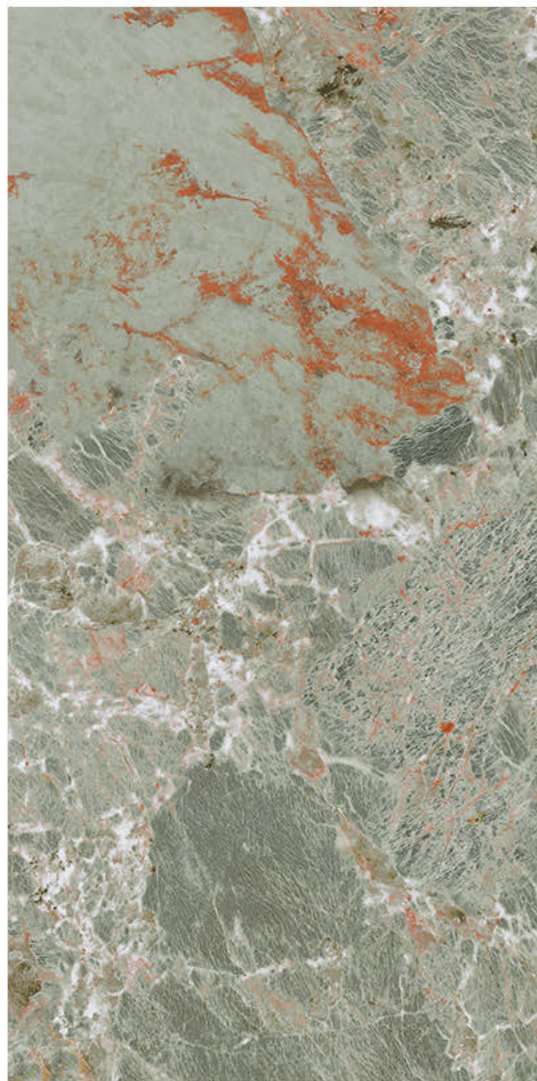

AMAZZONIA MANTIS

Size - 600x1200mm

Finish - **HIGH GLOSSY**

Random - 4

Fire
Resistance

Frost
Resistance

Chemical
Resistance

Stain
Resistance

Scratch
Resistance