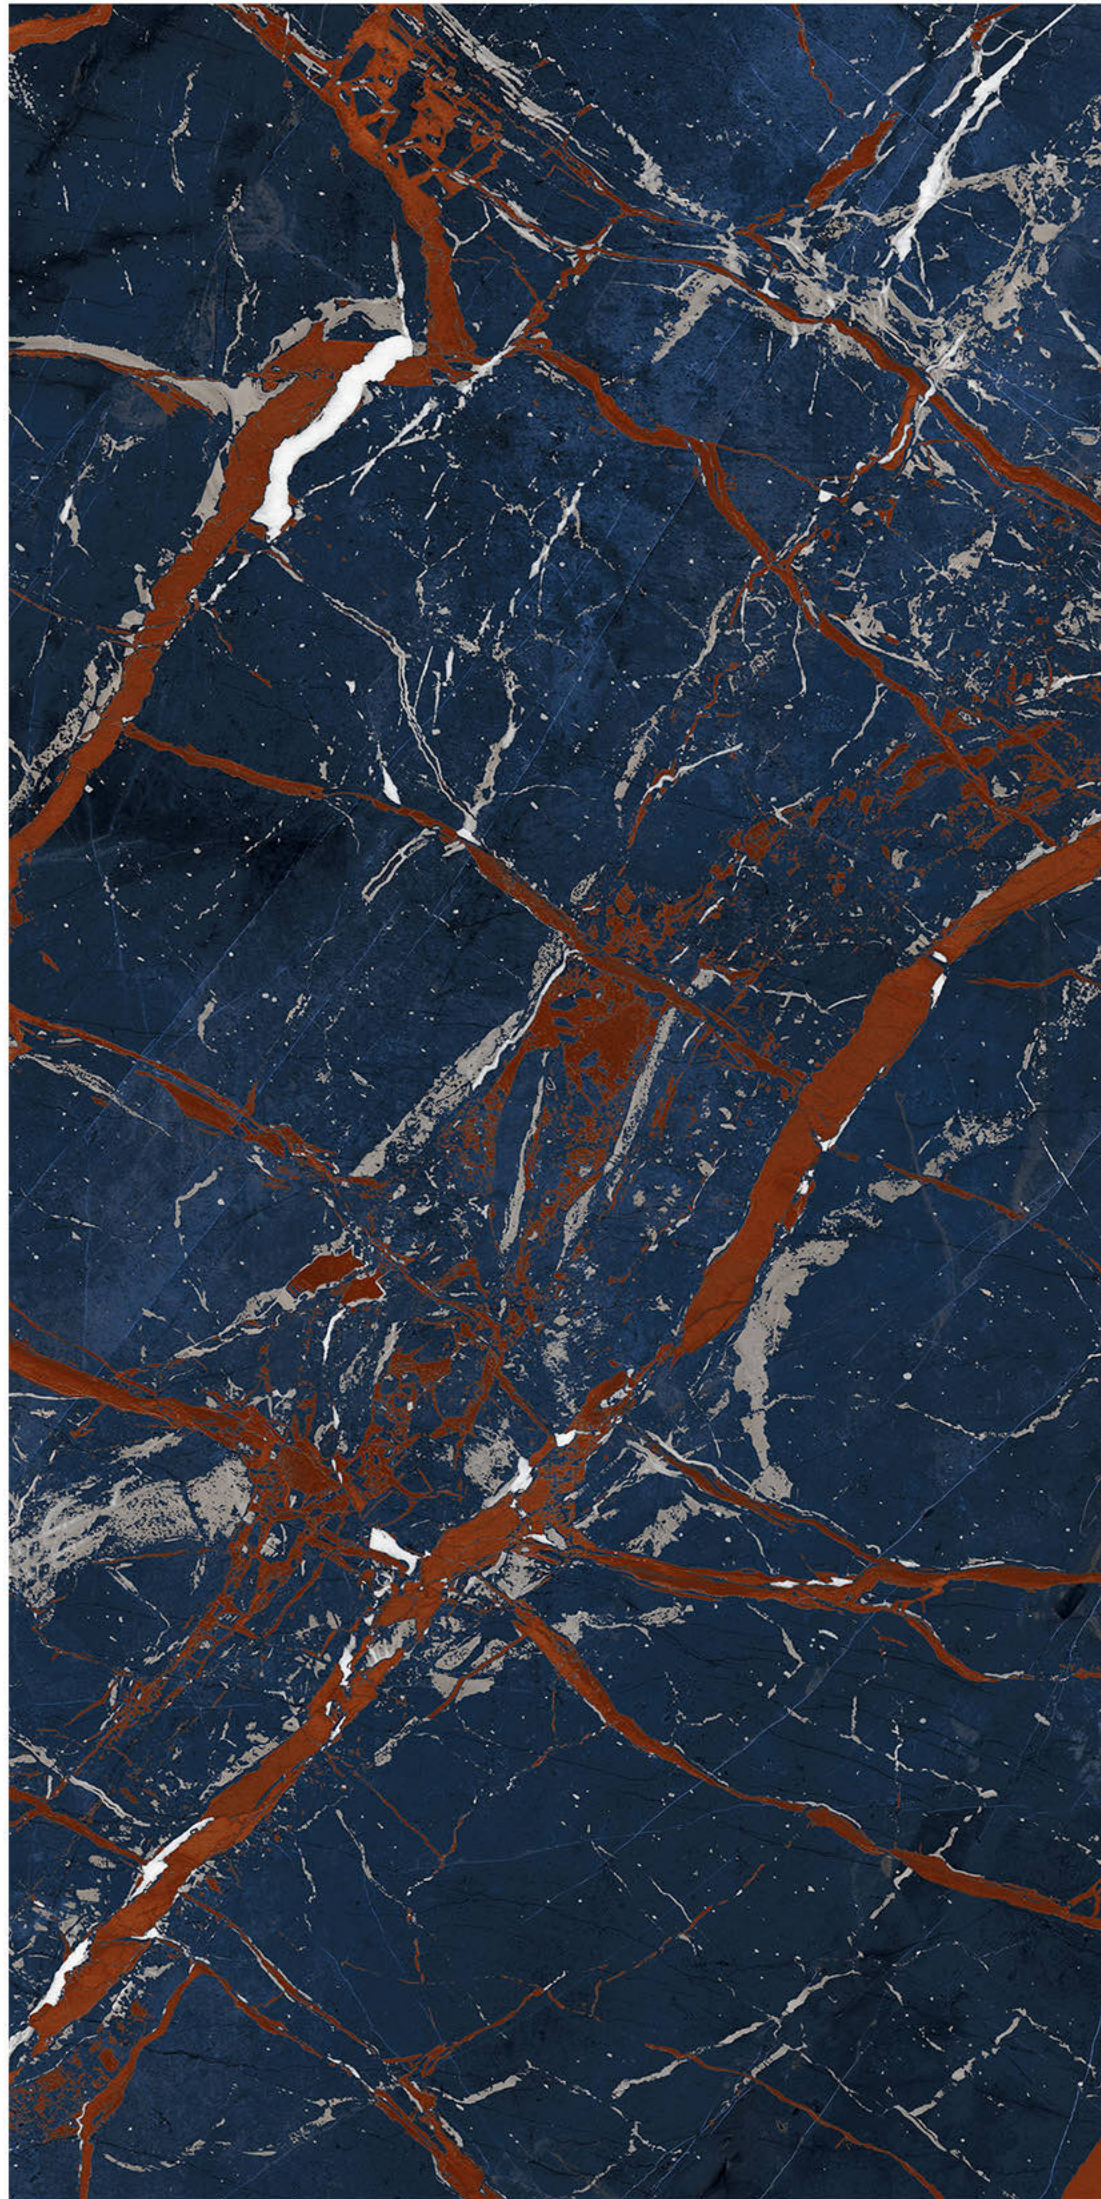

ESTRADA AZUL

Size - 600x1200mm

Finish - **HIGH GLOSSY**

Random - 4

Fire
Resistance

Frost
Resistance

Chemical
Resistance

Stain
Resistance

Scratch
Resistance