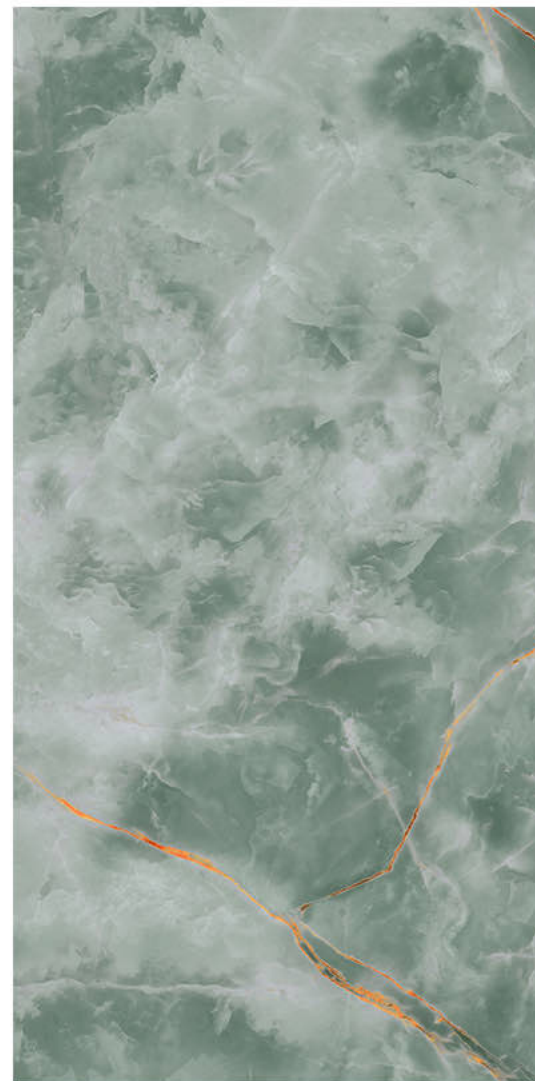

DIVATTO MINT

Size - 600x1200mm

Finish - **HIGH GLOSSY**

Random - 3

Fire
Resistance

Frost
Resistance

Chemical
Resistance

Stain
Resistance

Scratch
Resistance