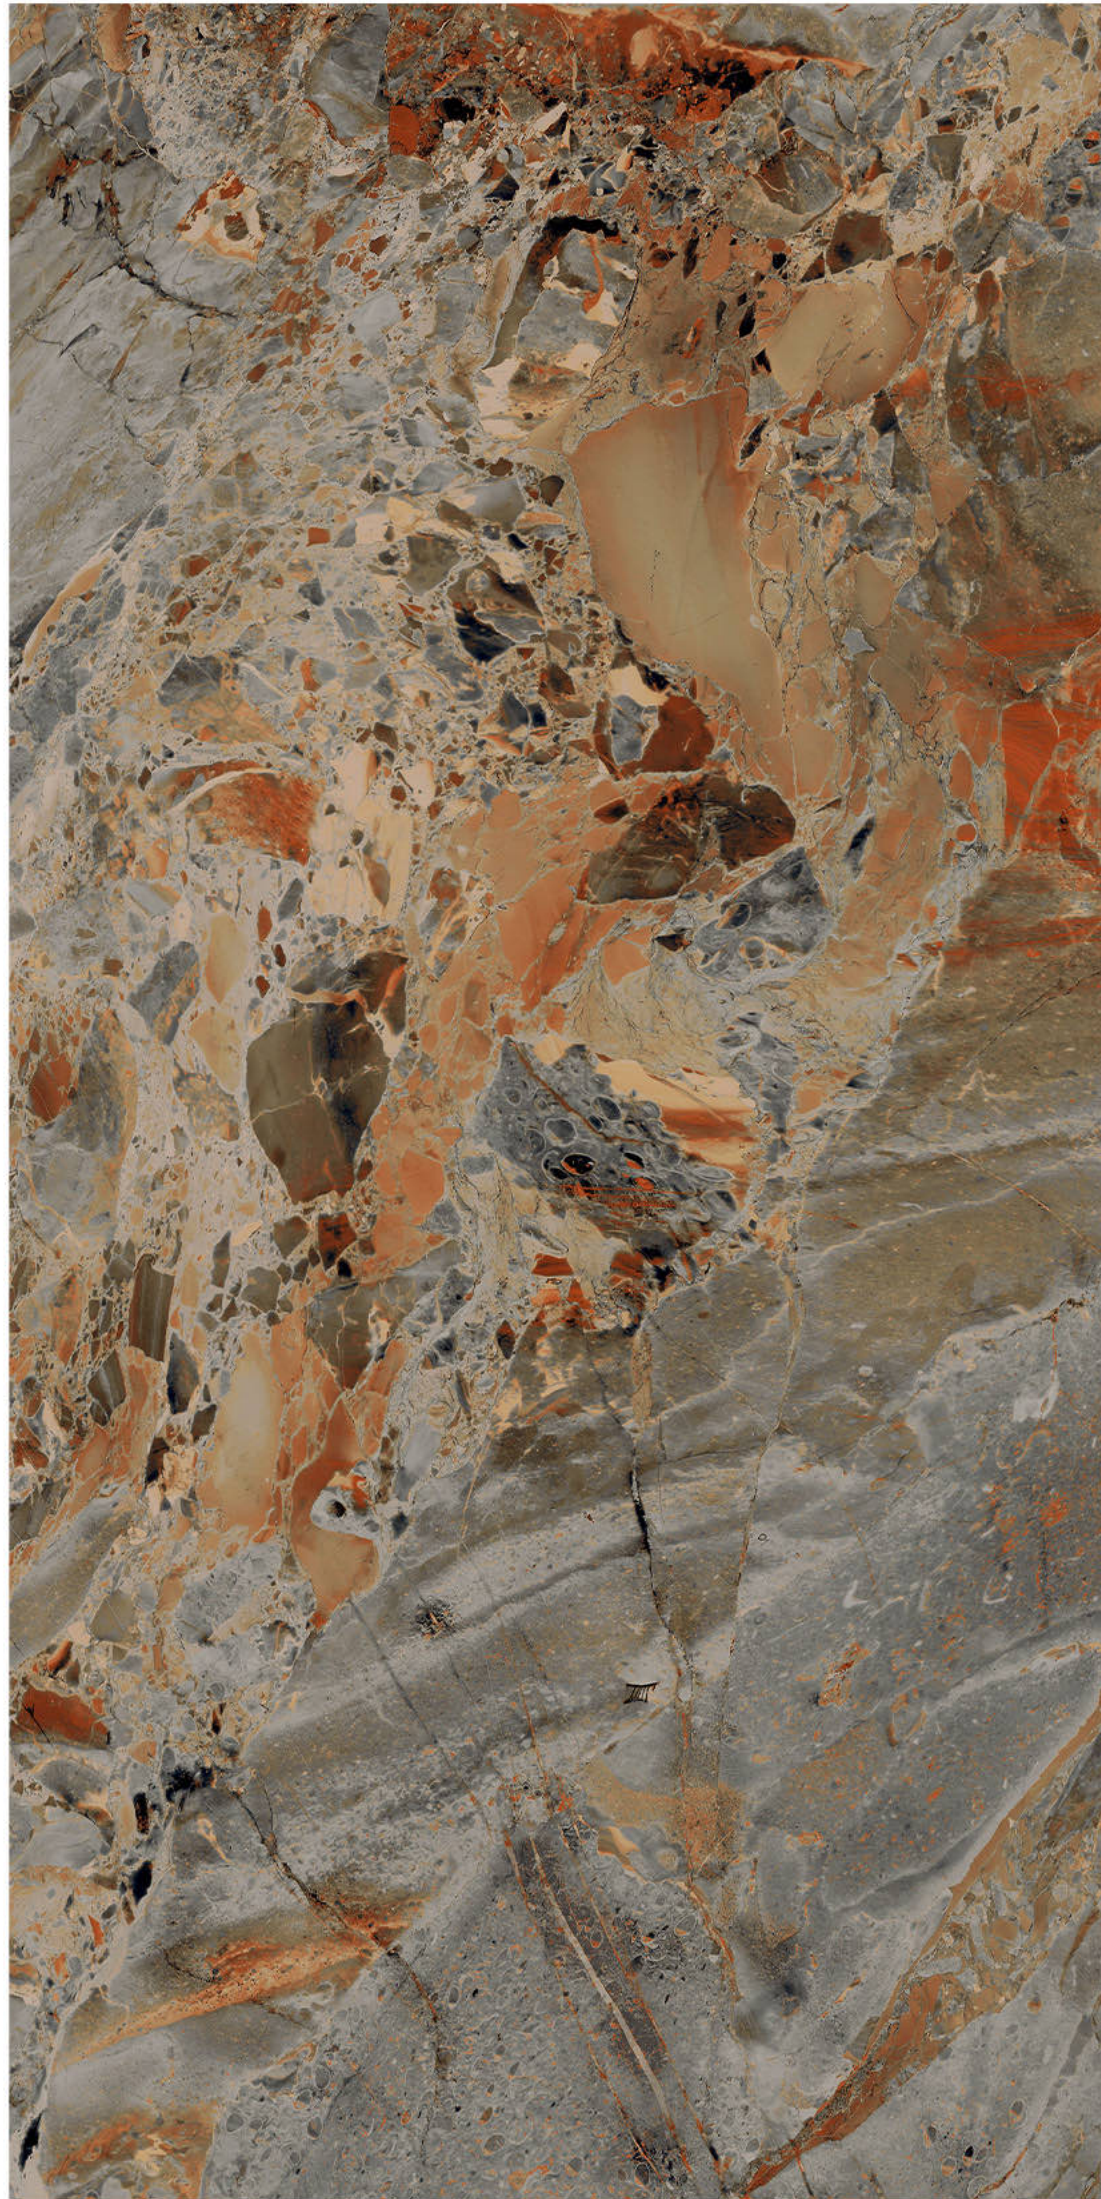

BLEND NATURAL

Size - 600x1200mm

Finish - **HIGH GLOSSY**

Random - 4

Fire
Resistance

Frost
Resistance

Chemical
Resistance

Stain
Resistance

Scratch
Resistance