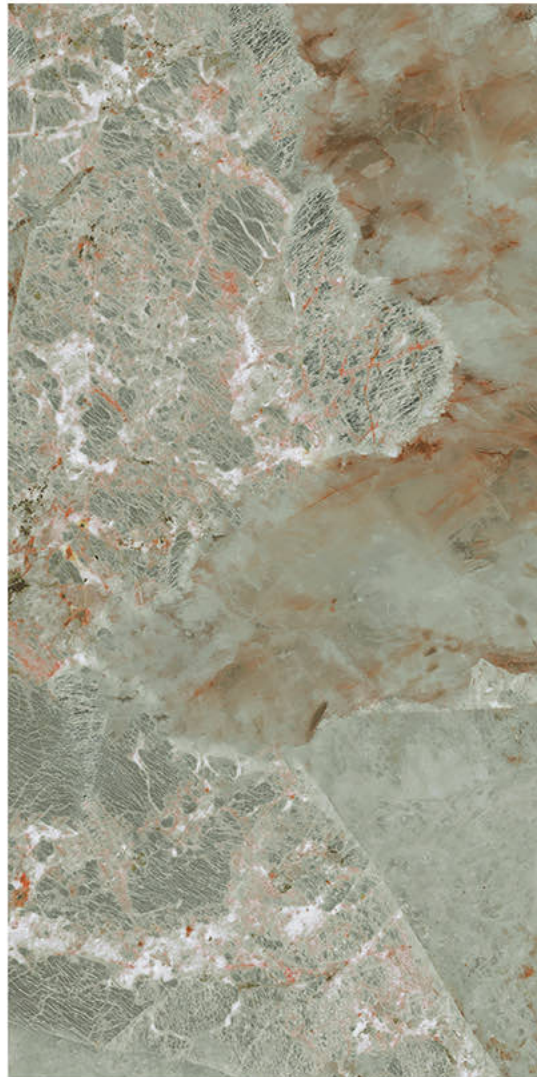

AMAZZONIA MANTIS

Size - 600x1200mm

Finish - **HIGH GLOSSY**

Random - 4

Fire
Resistance

Frost
Resistance

Chemical
Resistance

Stain
Resistance

Scratch
Resistance