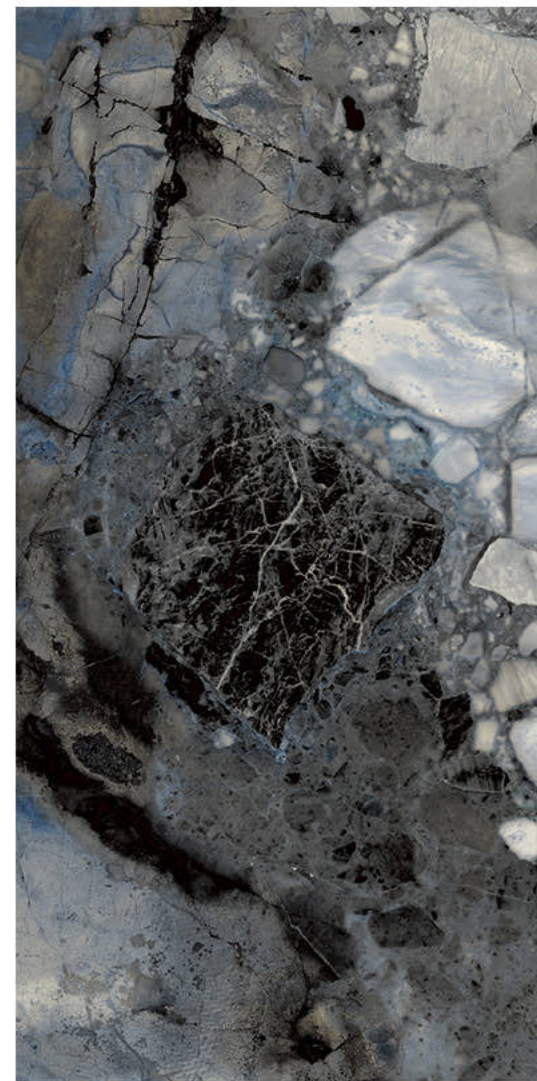

Scratch  
Resistance

600x1200mm | FALSA NATURAL