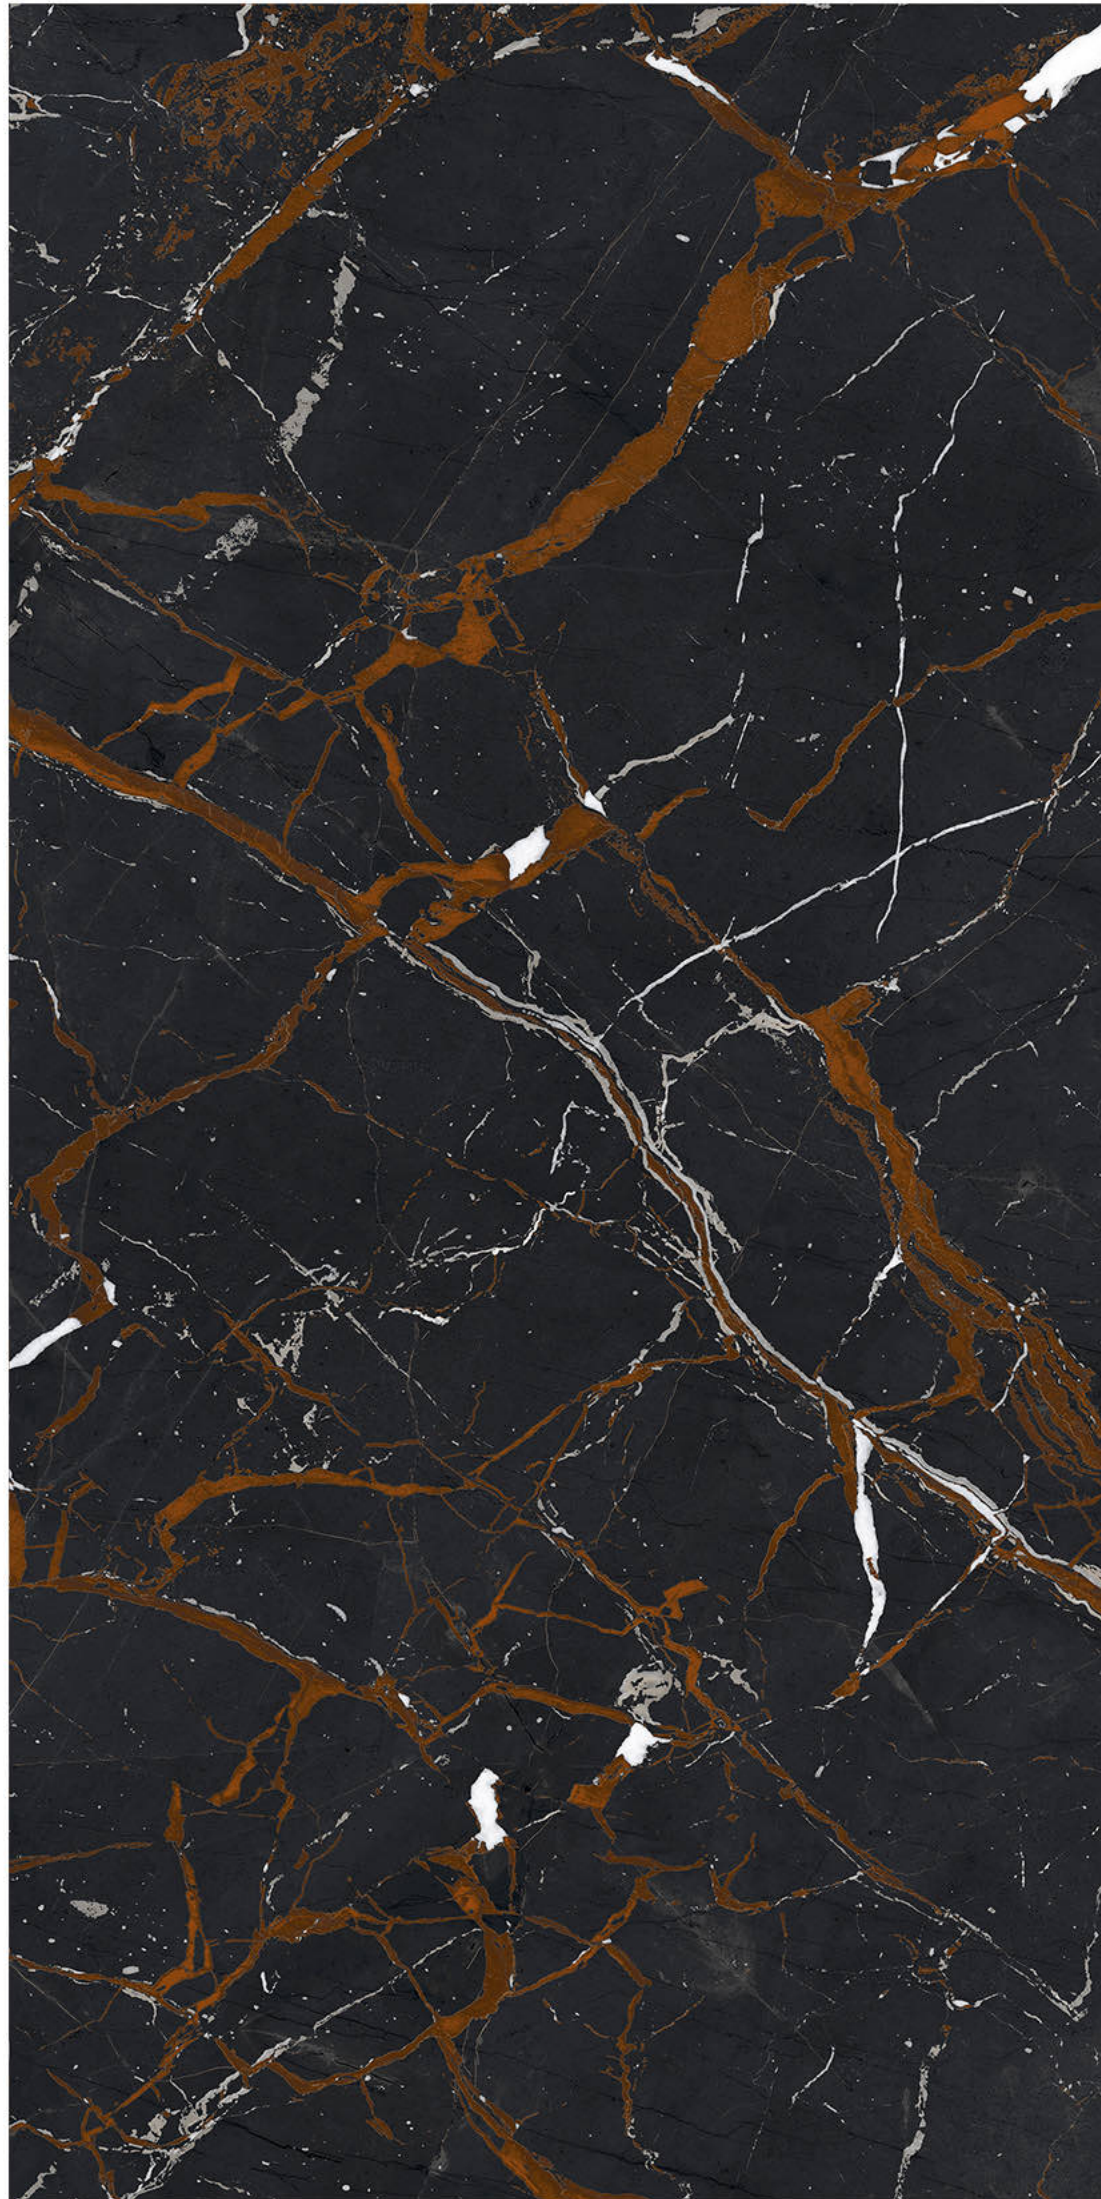

ESTRADA GREY

Size - 600x1200mm

Finish - **HIGH GLOSSY**

Random - 4

Fire
Resistance

Frost
Resistance

Chemical
Resistance

Stain
Resistance

Scratch
Resistance