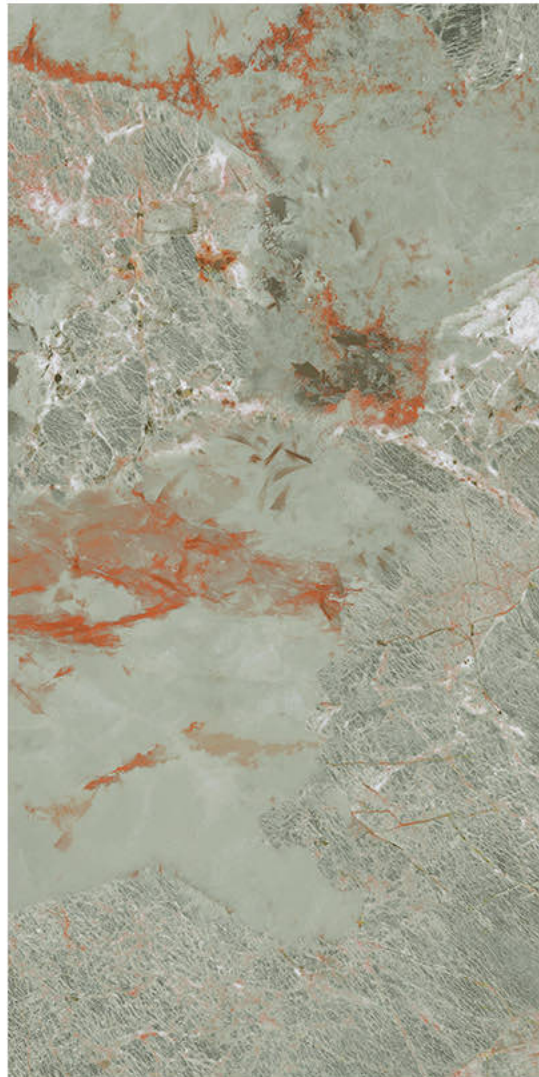

AMAZZONIA MANTIS

Size - 600x1200mm

Finish - **HIGH GLOSSY**

Random - 4

Fire
Resistance

Frost
Resistance

Chemical
Resistance

Stain
Resistance

Scratch
Resistance