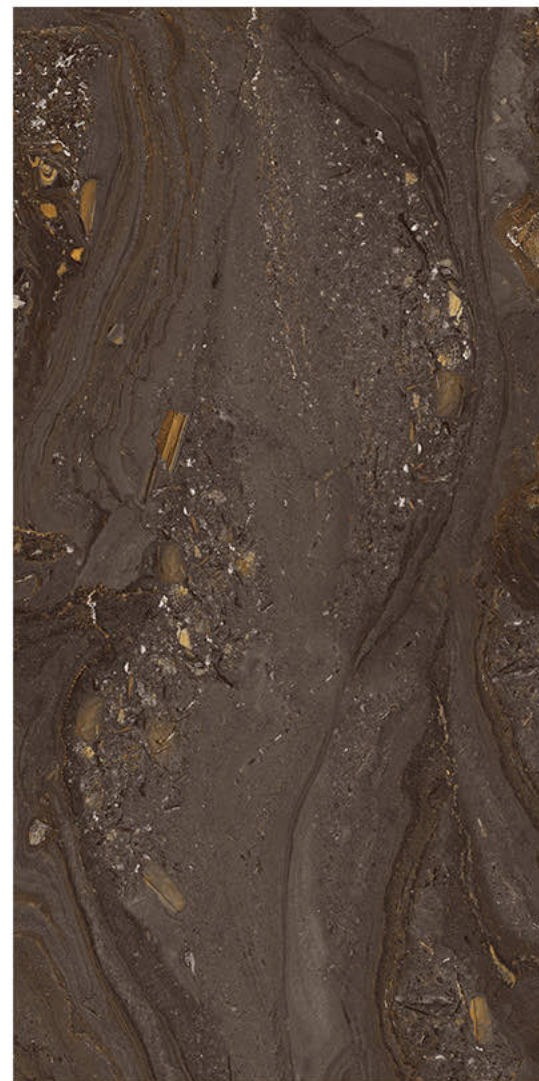

CORTIS BROWN

Size - 600x1200mm

Finish - **HIGH GLOSSY**

Random - 3

Fire
Resistance

Frost
Resistance

Chemical
Resistance

Stain
Resistance

Scratch
Resistance