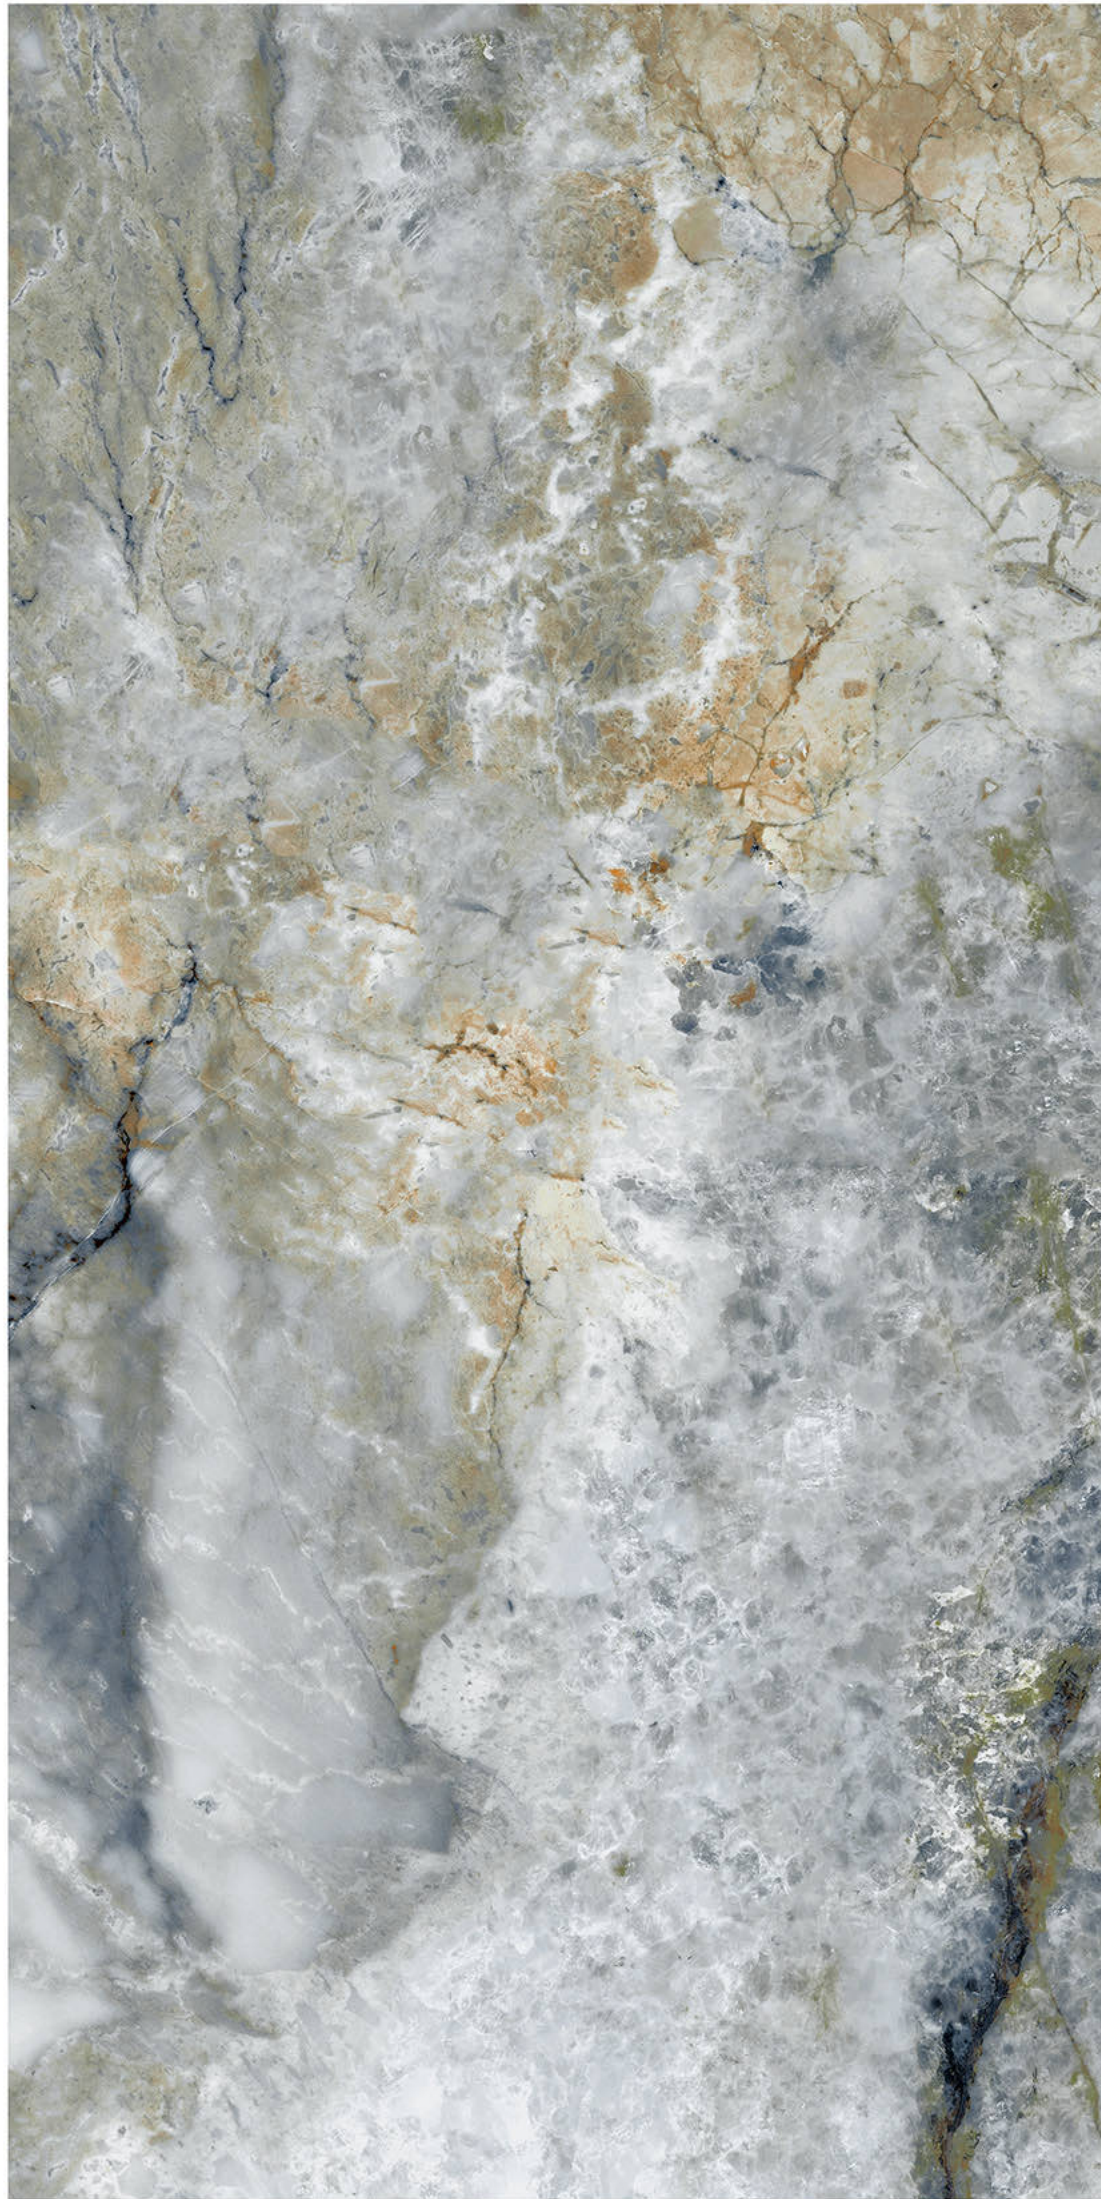

CUPPUSINO MULTY

Size - 600x1200mm

Finish - **HIGH GLOSSY**

Random - 4

Fire
Resistance

Frost
Resistance

Chemical
Resistance

Stain
Resistance

Scratch
Resistance