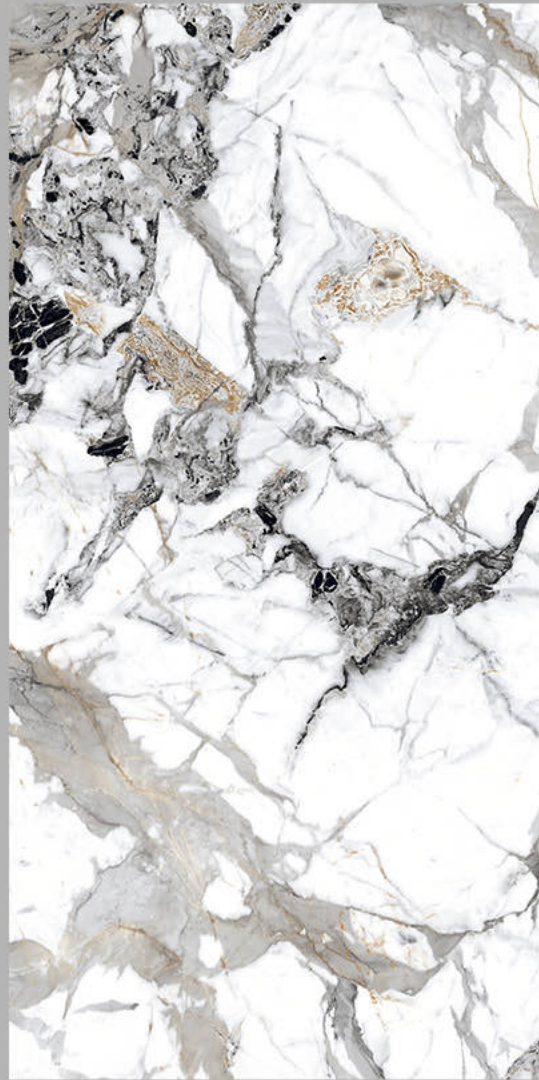

FLAMA NERO

Size - 600x1200mm

Finish - **HIGH GLOSSY**

Random - 4

Fire
Resistance

Frost
Resistance

Chemical
Resistance

Stain
Resistance

Scratch
Resistance