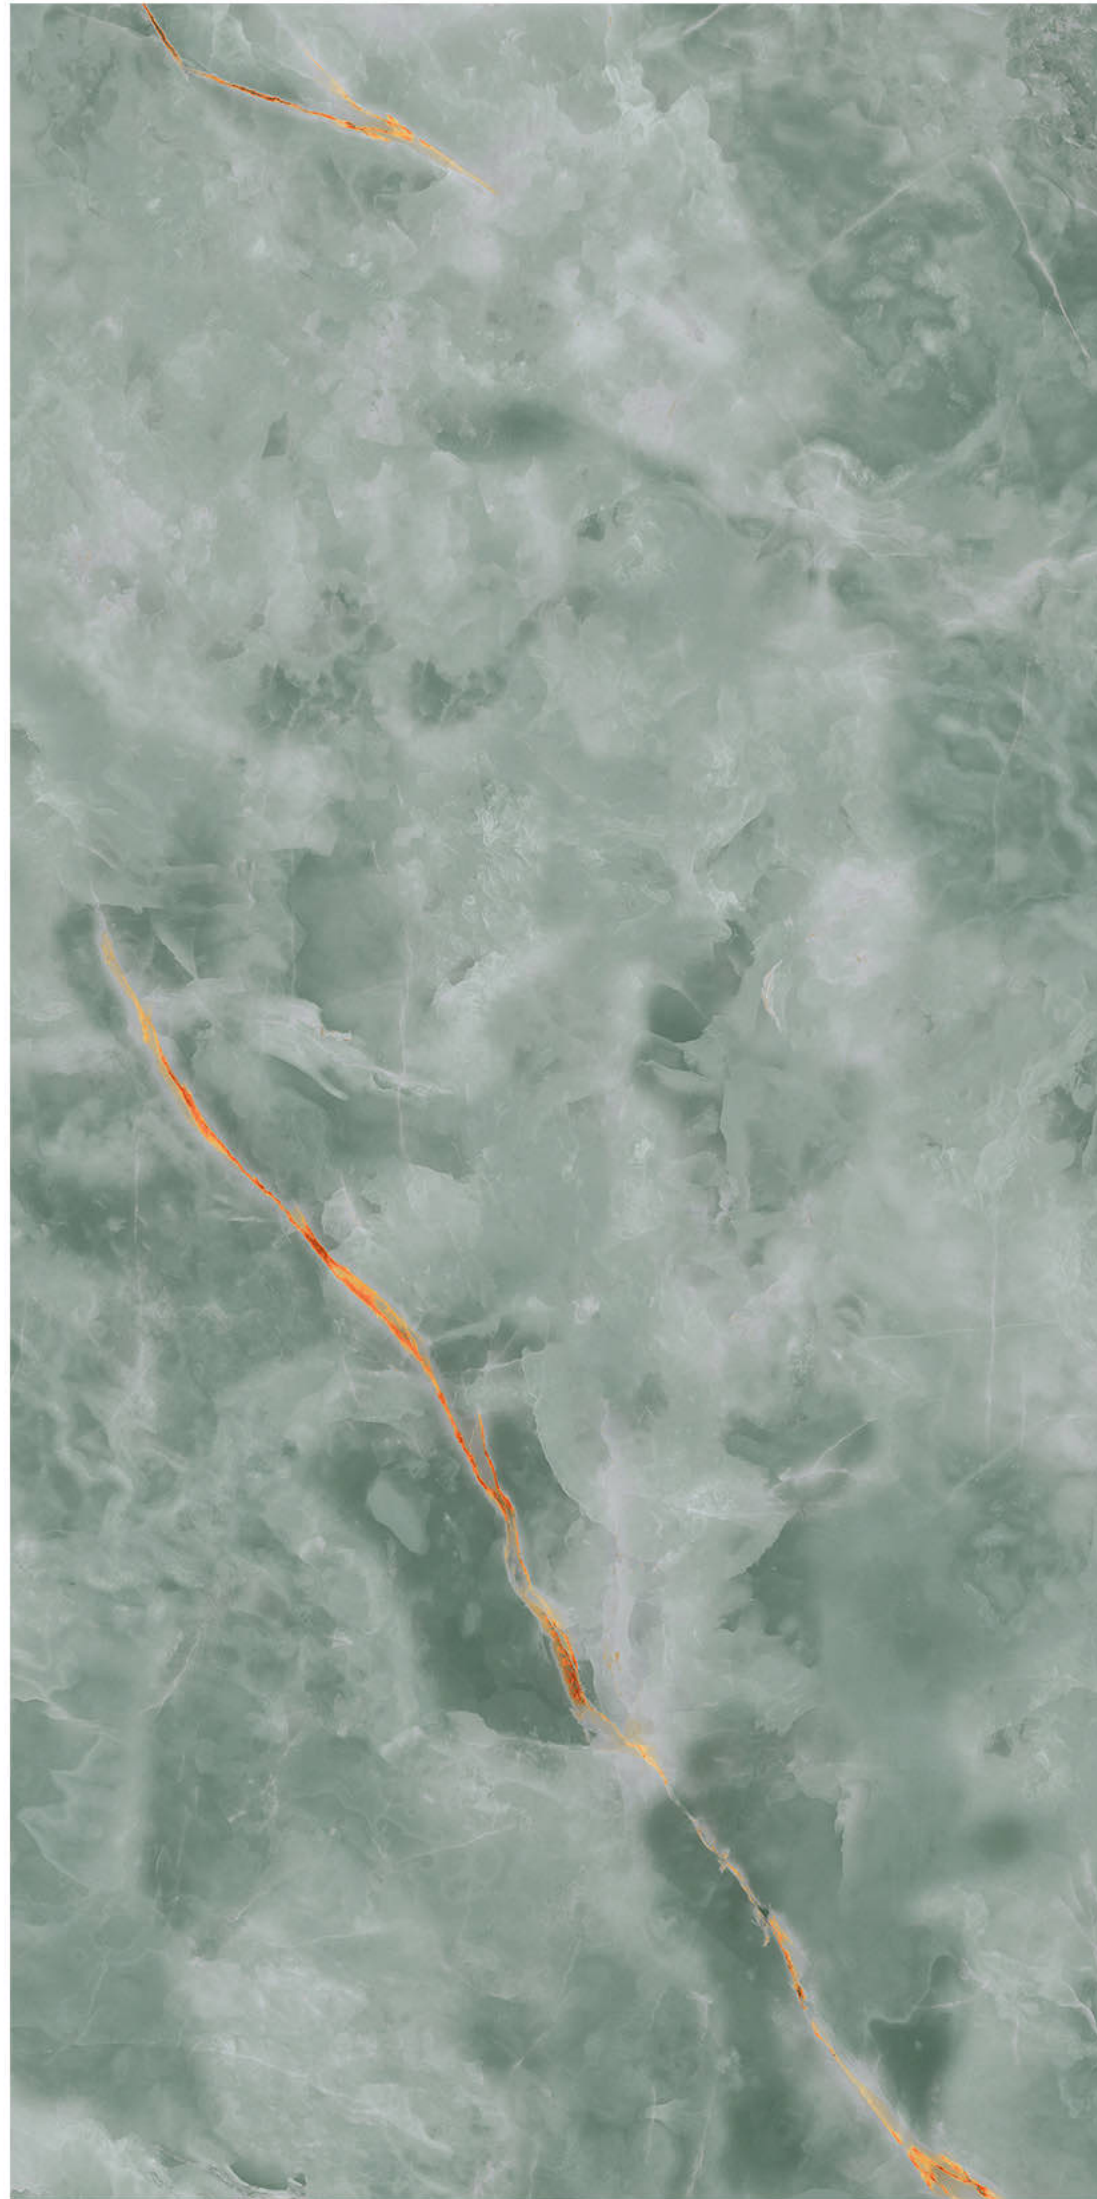

DIVATTO MINT

Size - 600x1200mm

Finish - **HIGH GLOSSY**

Random - 3

Fire
Resistance

Frost
Resistance

Chemical
Resistance

Stain
Resistance

Scratch
Resistance