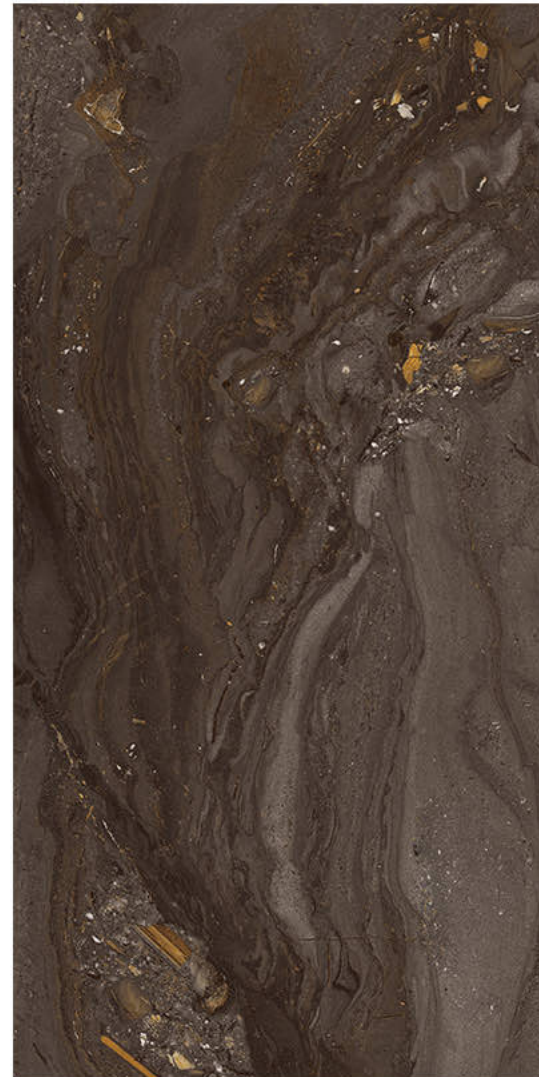

Scratch  
Resistance

600x1200mm | CORTIS BROWN