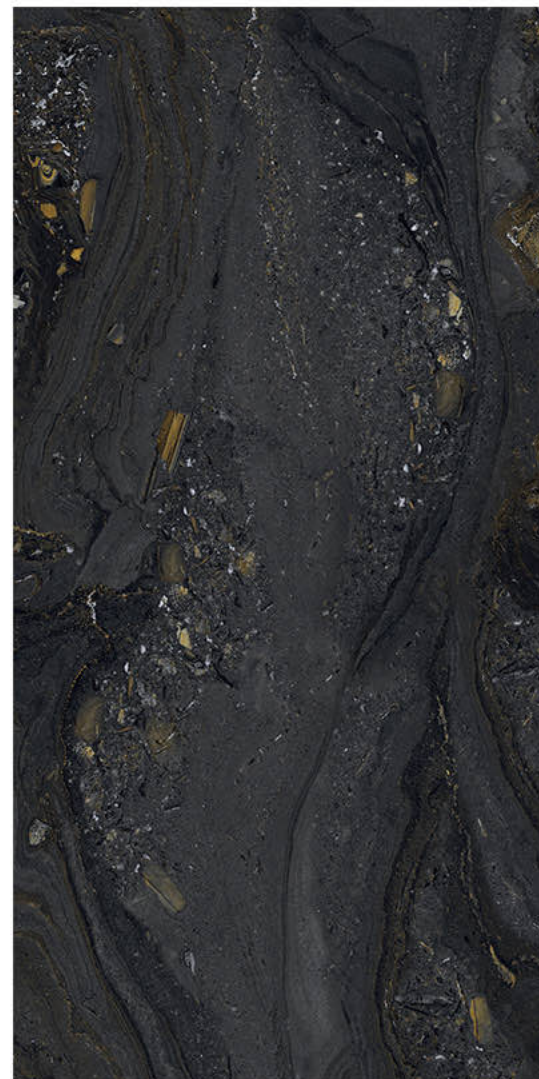

Scratch  
Resistance

600x1200mm | CORTIS NERO